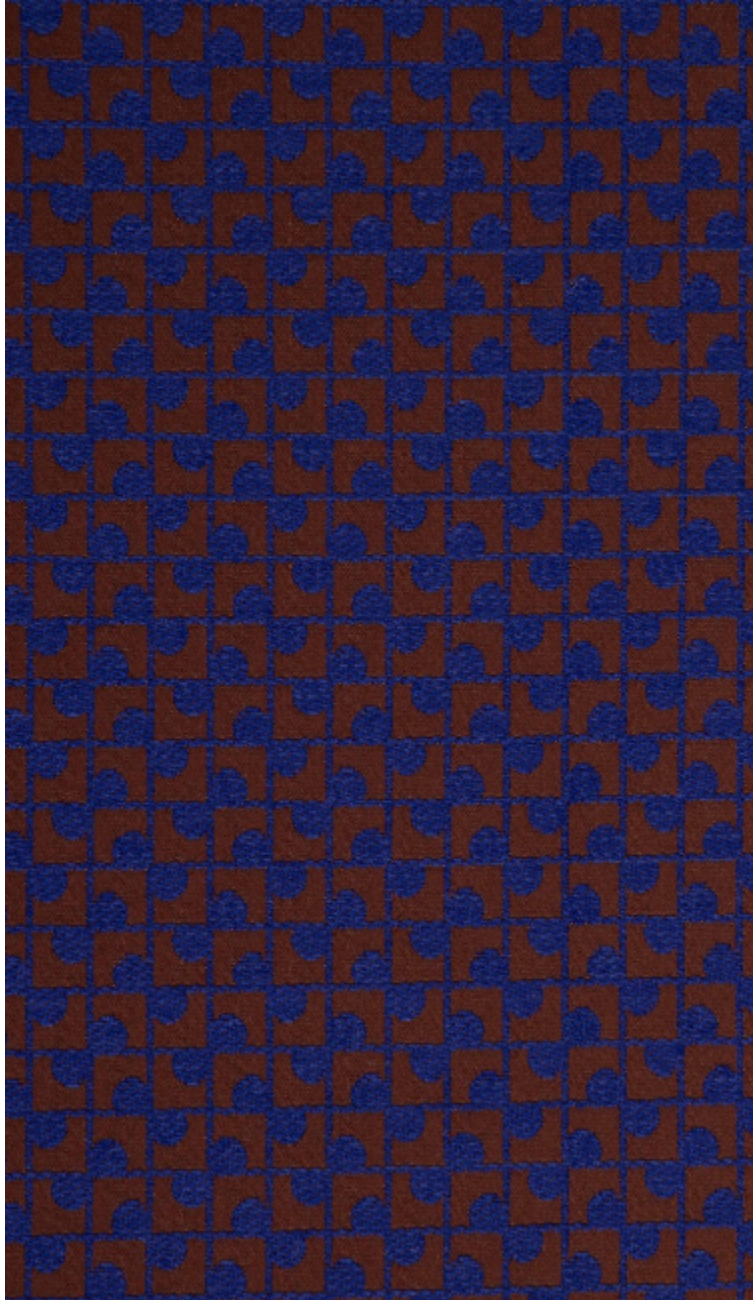

LELIEVRE

PARIS

TOWN M1 - LAPIS

3229-05

This small two-tone jacquard design is based on ceramic tiles, creating a subtle vibration. Very flexible, it's ideal for curtains.

Collection	METROPOLIS
------------	------------

Brand	LELIEVRE
-------	----------

TECHNICAL DATA

Composition	Polyester FR 100%
-------------	-------------------

Width	142 cm
-------	--------

Repeat cut	No
------------	----

Vertical repeat	3 cm
-----------------	------

Horizontal repeat	3 cm
-------------------	------

Drop match	No
------------	----

Care	   
------	---

Uses	   
------	---

Martindale test	40 000 T
-----------------	----------

Weight / Linear metre	520 g
-----------------------	-------

3229-05
TOWN M1 - LAPIS

3229-06
**TOWN M1 -
FORET**

TOWN M1 - LAPIS

3229-05