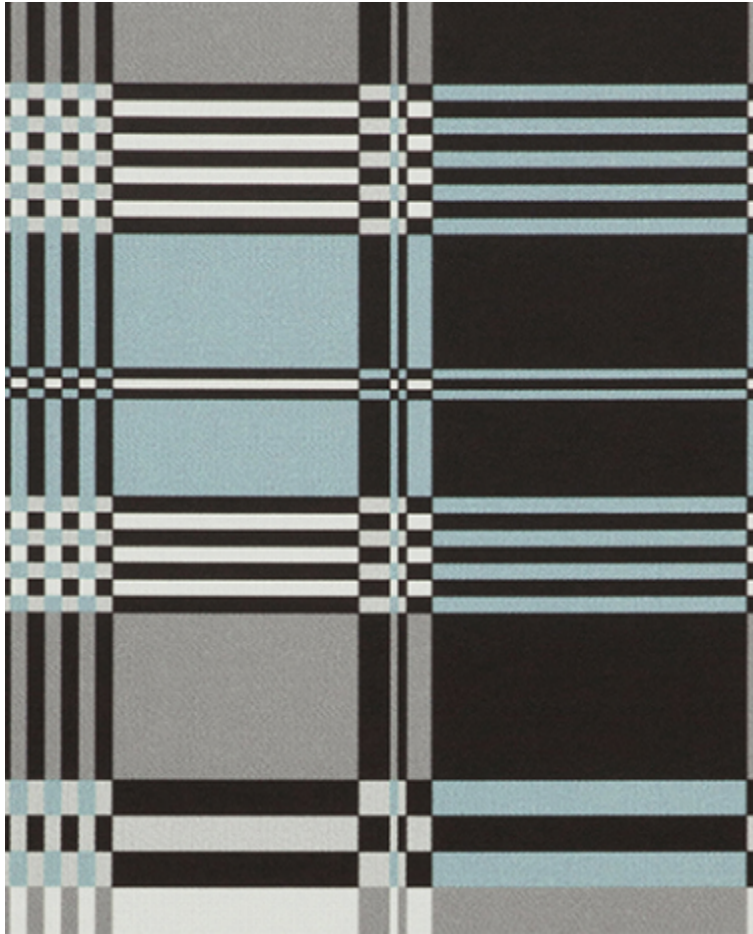

LELIEVRE

PARIS

BASQUE - CIEL *

3302-01

With effortless simplicity, the graphic design of Basque brings a traditional touch with checks and stripes.

Collection	LES PAPIERS
------------	-------------

Brand	JEAN PAUL GAULTIER
-------	--------------------

TECHNICAL DATA

Composition	INTISSE - NON WOVEN
-------------	---------------------

Width	70 cm
-------	-------

Repeat cut	Yes
------------	-----

Vertical repeat	64 cm
-----------------	-------

Weight / Linear metre	180 g
-----------------------	-------

Fire rating	B-s1,d0
-------------	---------

LELIEVRE

PARIS

Available colours

3302-01

BASQUE - CIEL *

3302-02

BASQUE - POLLEN