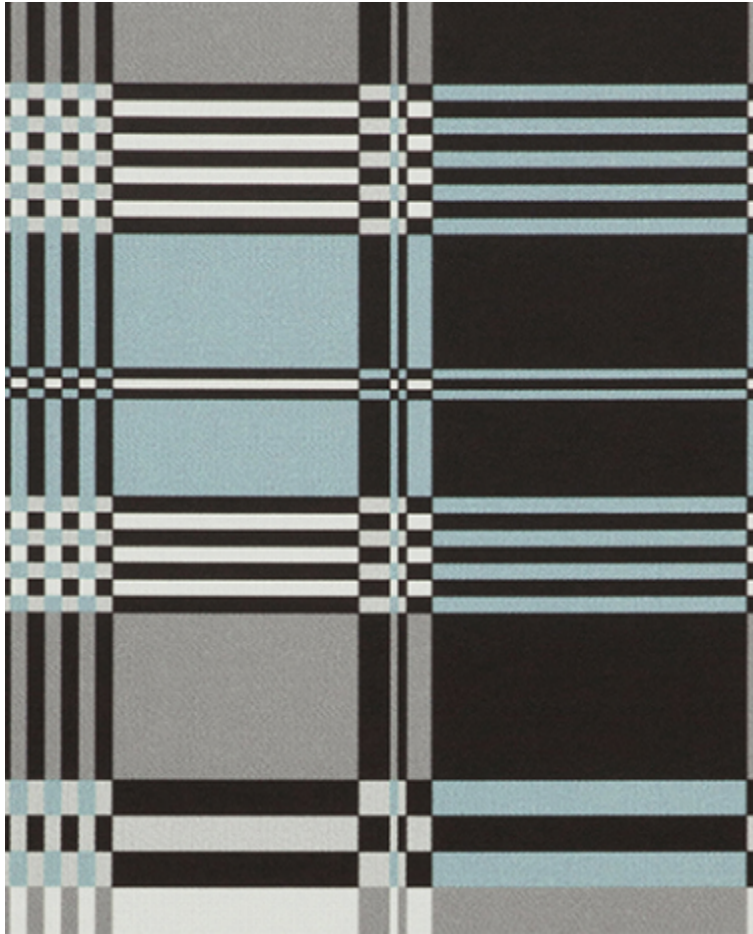

## BASQUE - CIEL \*

3302-01

With effortless simplicity, the graphic design of Basque brings a traditional touch with checks and stripes.

---

Collection	LES PAPIERS
------------	-------------

---

Brand	JEAN PAUL GAULTIER
-------	--------------------

## Available colours

3302-01

**BASQUE - CIEL \***

3302-02

**BASQUE - POLLEN**

\*