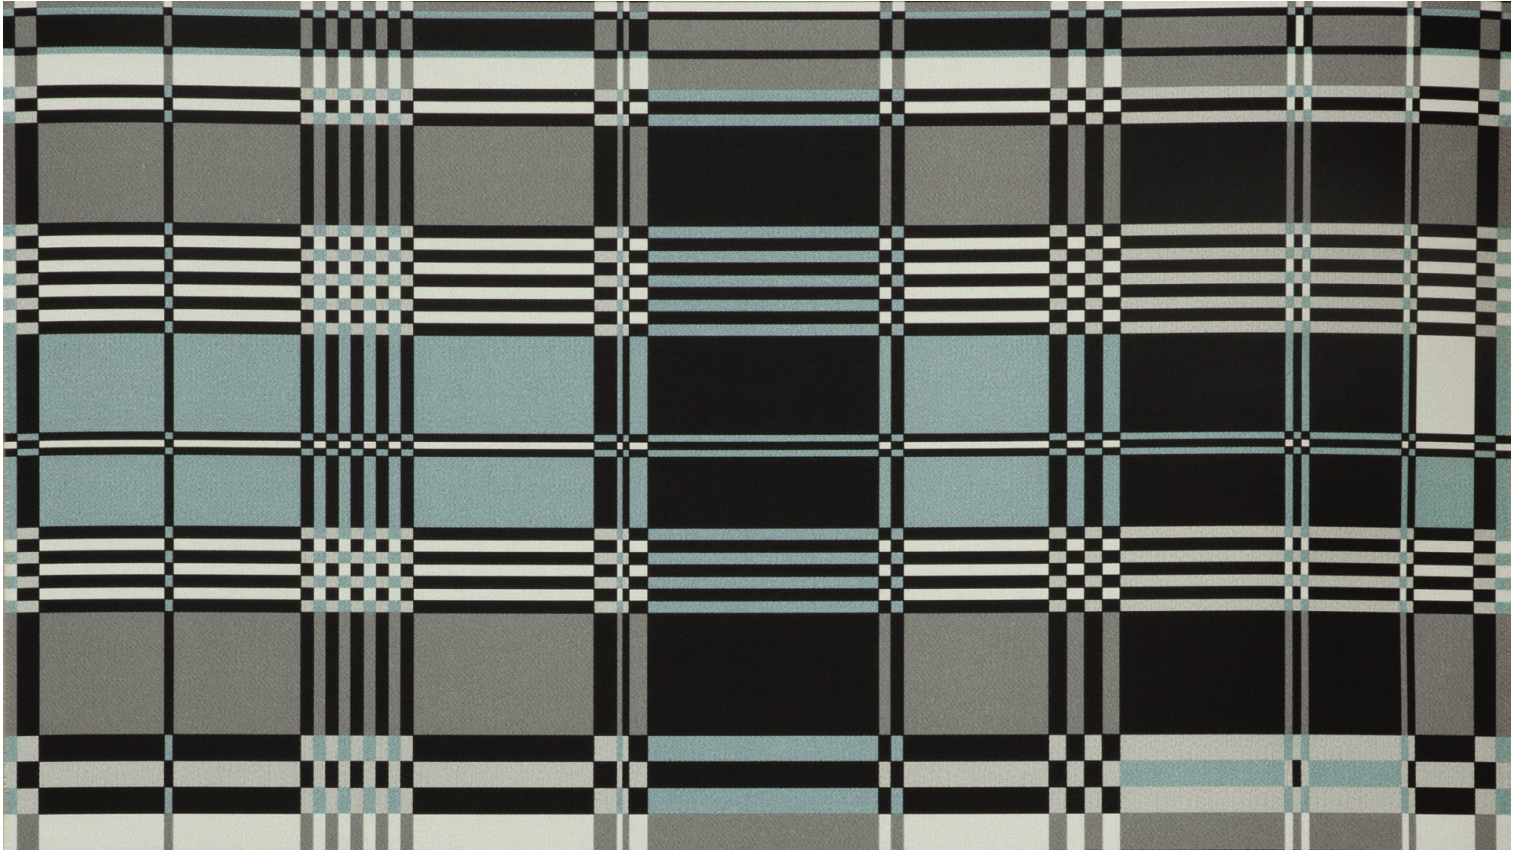

LELIEVRE

PARIS

BASQUE - CIEL *

3302-01

With effortless simplicity, the graphic design of Basque brings a traditional touch with checks and stripes.

Collection	LES PAPIERS
------------	-------------

Brand	JEAN PAUL GAULTIER
-------	--------------------

Fire rating	B-s1,d0
-------------	---------

LELIEVRE

PARIS

Available colours

3302-01

BASQUE - CIEL *

3302-02

BASQUE - POLLEN