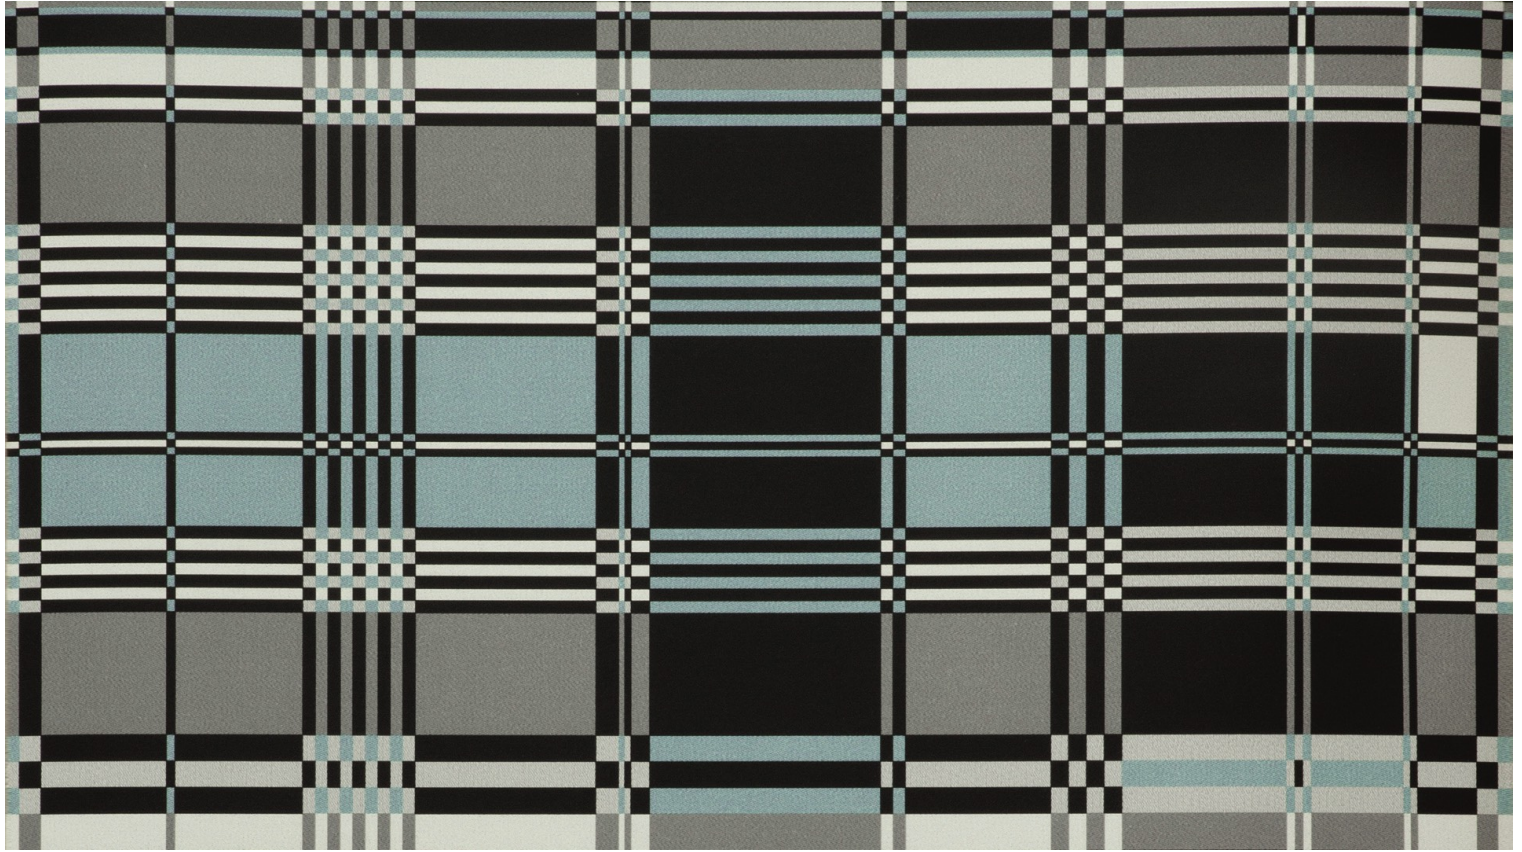

LELIEVRE

PARIS

BASQUE - CIEL *

3302-01

With effortless simplicity, the graphic design of Basque brings a traditional touch with checks and stripes.

Collection	LES PAPIERS
------------	-------------

Brand	JEAN-PAUL GAULTIER
-------	--------------------

Fire rating	B-s1,d0
-------------	---------

LELIEVRE

PARIS

Available colours

3302-01

BASQUE - CIEL *

3302-02

BASQUE - POLLEN