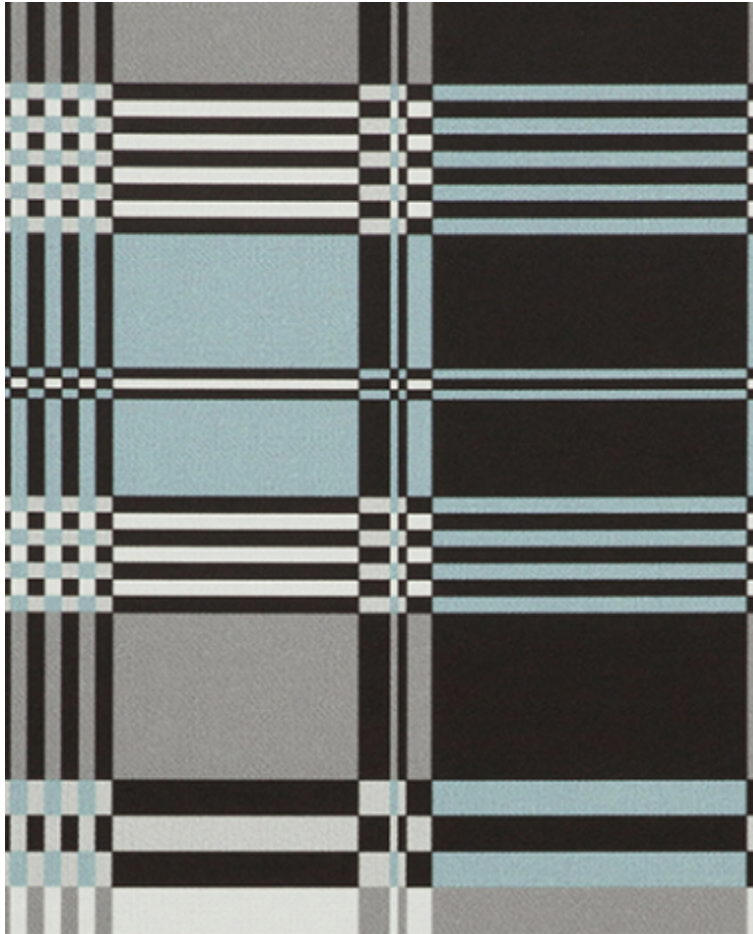

LELIEVRE

PARIS

BASQUE - CIEL *

3302-01

With effortless simplicity, the graphic design of Basque brings a traditional touch with checks and stripes.

Collection	LES PAPIERS
------------	-------------

Brand	JEAN-PAUL GAULTIER
-------	--------------------

TECHNICAL DATA

Composition	INTISSE - NON WOVEN
-------------	---------------------

Width	70 cm
-------	-------

Repeat cut	Yes
------------	-----

Vertical repeat	64 cm
-----------------	-------

Weight / Linear metre	180 g
-----------------------	-------

Fire rating	B-s1,d0
-------------	---------

LELIEVRE

PARIS

Available colours

3302-01

BASQUE - CIEL *

3302-02

BASQUE - POLLEN