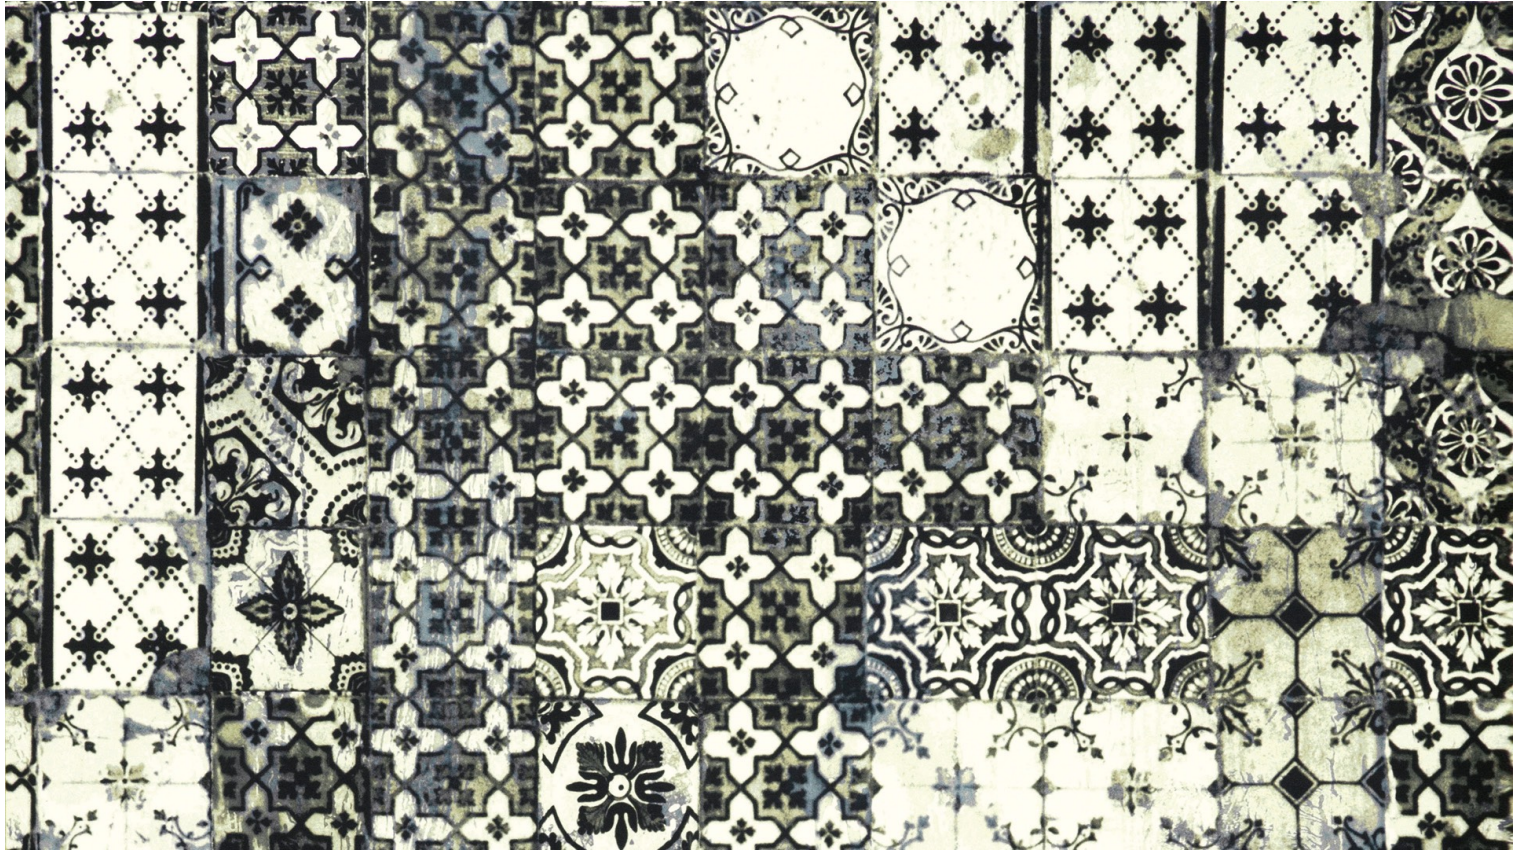

LELIEVRE

PARIS

Available colours