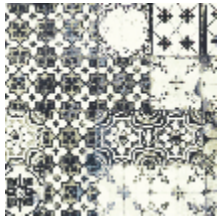

Available colours

3304-01
PORTO - CIEL *