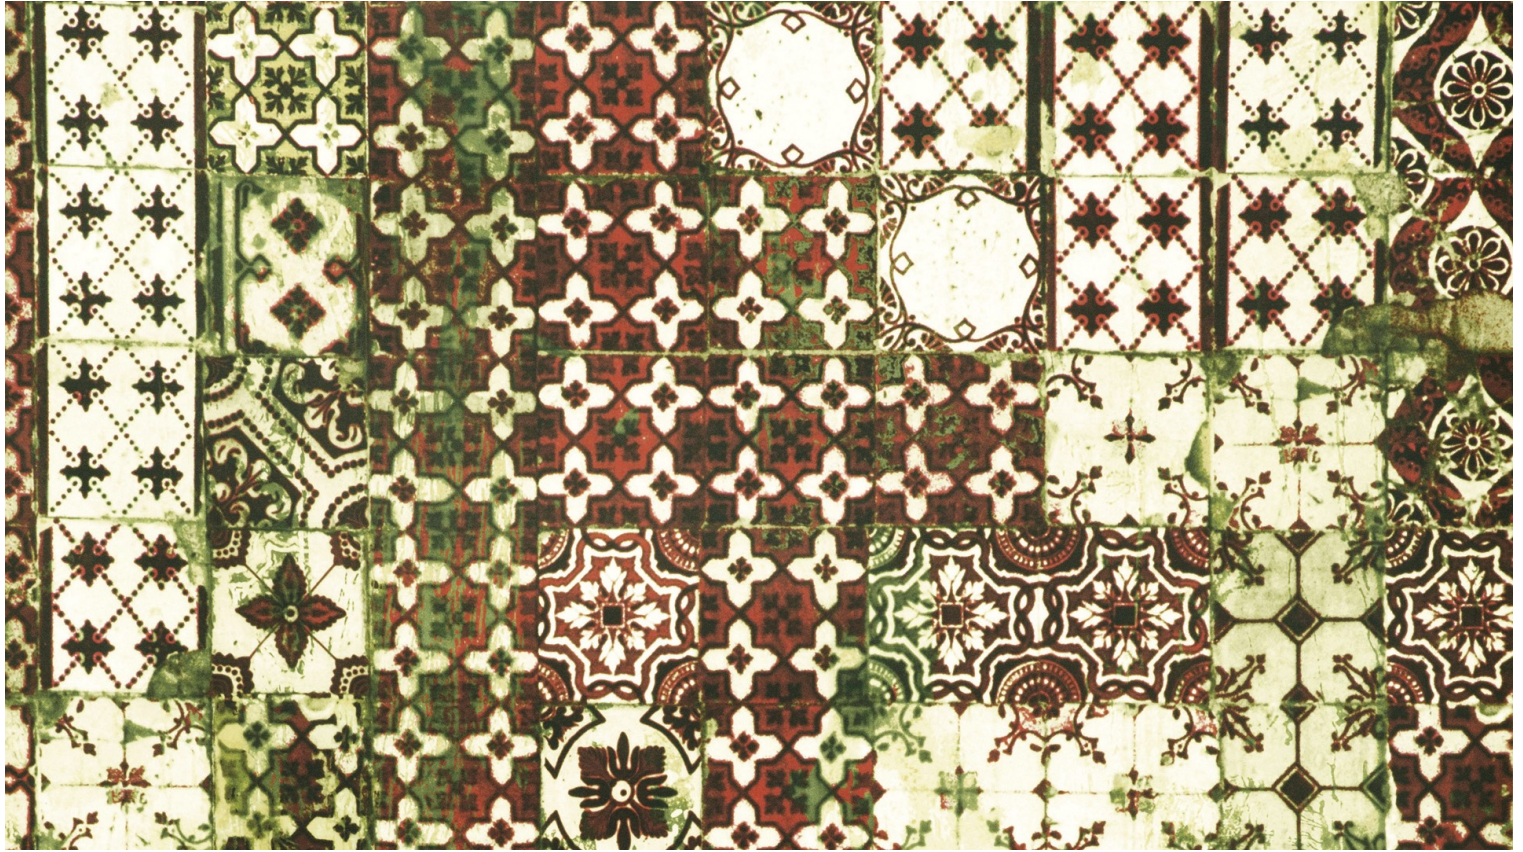

LELIEVRE

PARIS

PORTO - LAQUE *

3304-03

Resembling hand painted and patterned tiles, this design is inspired by the station of Sao Bento and the houses of Douro and Porto.

Collection LES PAPIERS

Brand JEAN-PAUL GAULTIER

PARIS

Available colours

3304-01
PORTO - CIEL *

3304-02
**PORTO -
MANDARINE ***

3304-03
PORTO - LAQUE *

LELIEVRE

PARIS

PORTO - LAQUE *