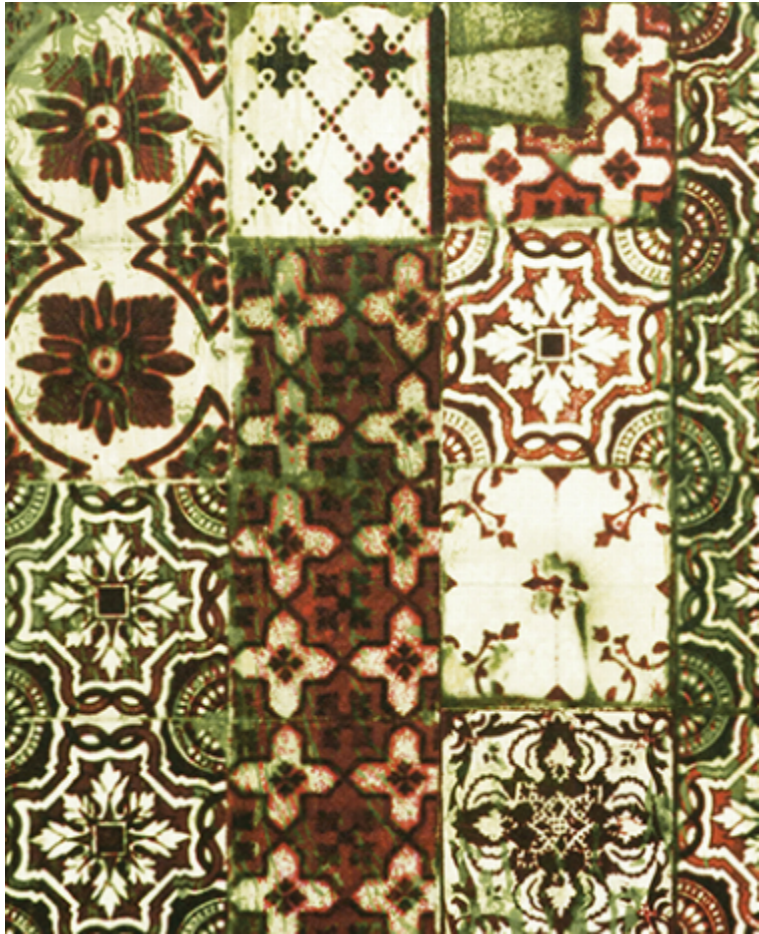

## PORTO - LAQUE \*

3304-03

Resembling hand painted and patterned tiles, this design is inspired by the station of Sao Bento and the houses of Douro and Porto.

---

Collection	LES PAPIERS
------------	-------------