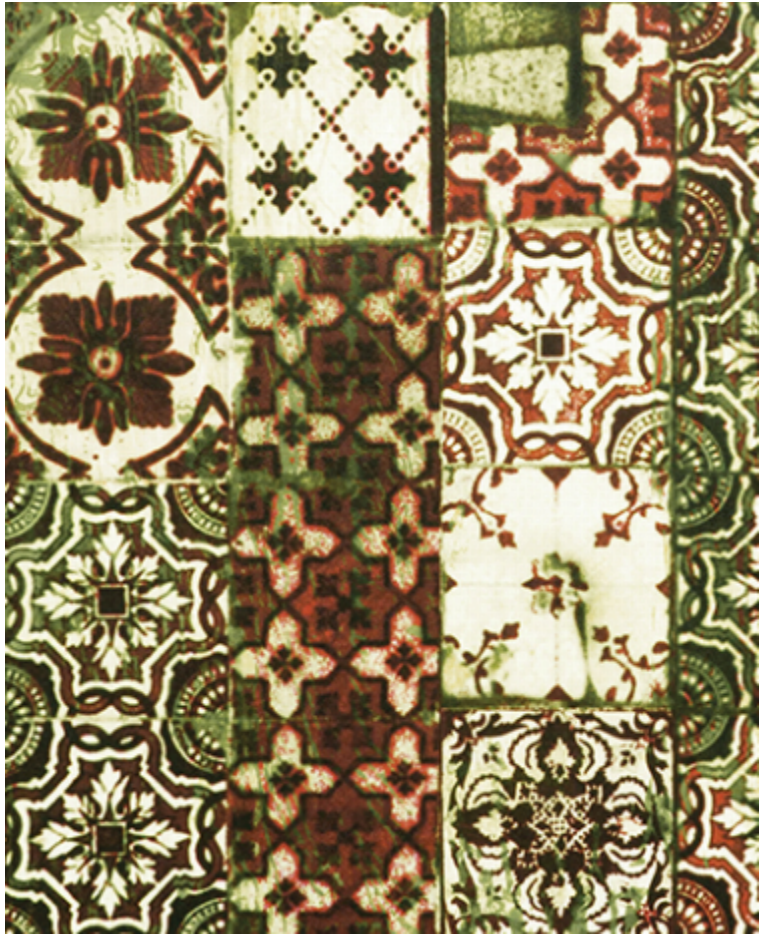

LELIEVRE

PARIS

PORTO - LAQUE *

3304-03

Resembling hand painted and patterned tiles, this design is inspired by the station of Sao Bento and the houses of Douro and Porto.

Collection LES PAPIERS

Brand JEAN-PAUL GAULTIER

TECHNICAL DATA

Composition INTISSE - NON WOVEN

Width 70 cm

Repeat cut Yes

Vertical repeat 96 cm

Weight / Linear metre 185 g

Fire rating B-s1,d0

LELIEVRE