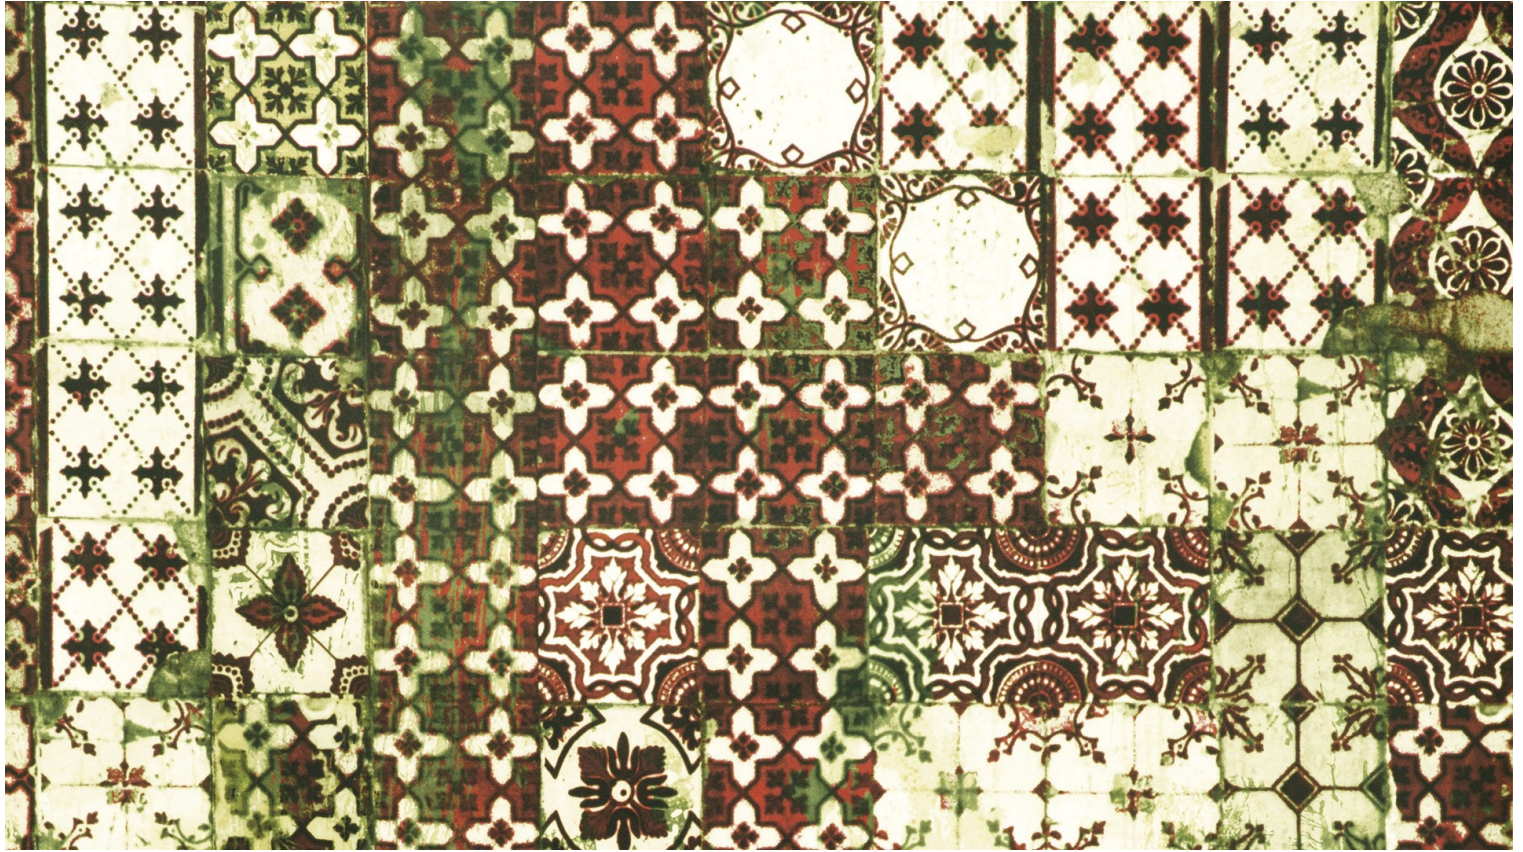

LELIEVRE

PARIS

Available colours