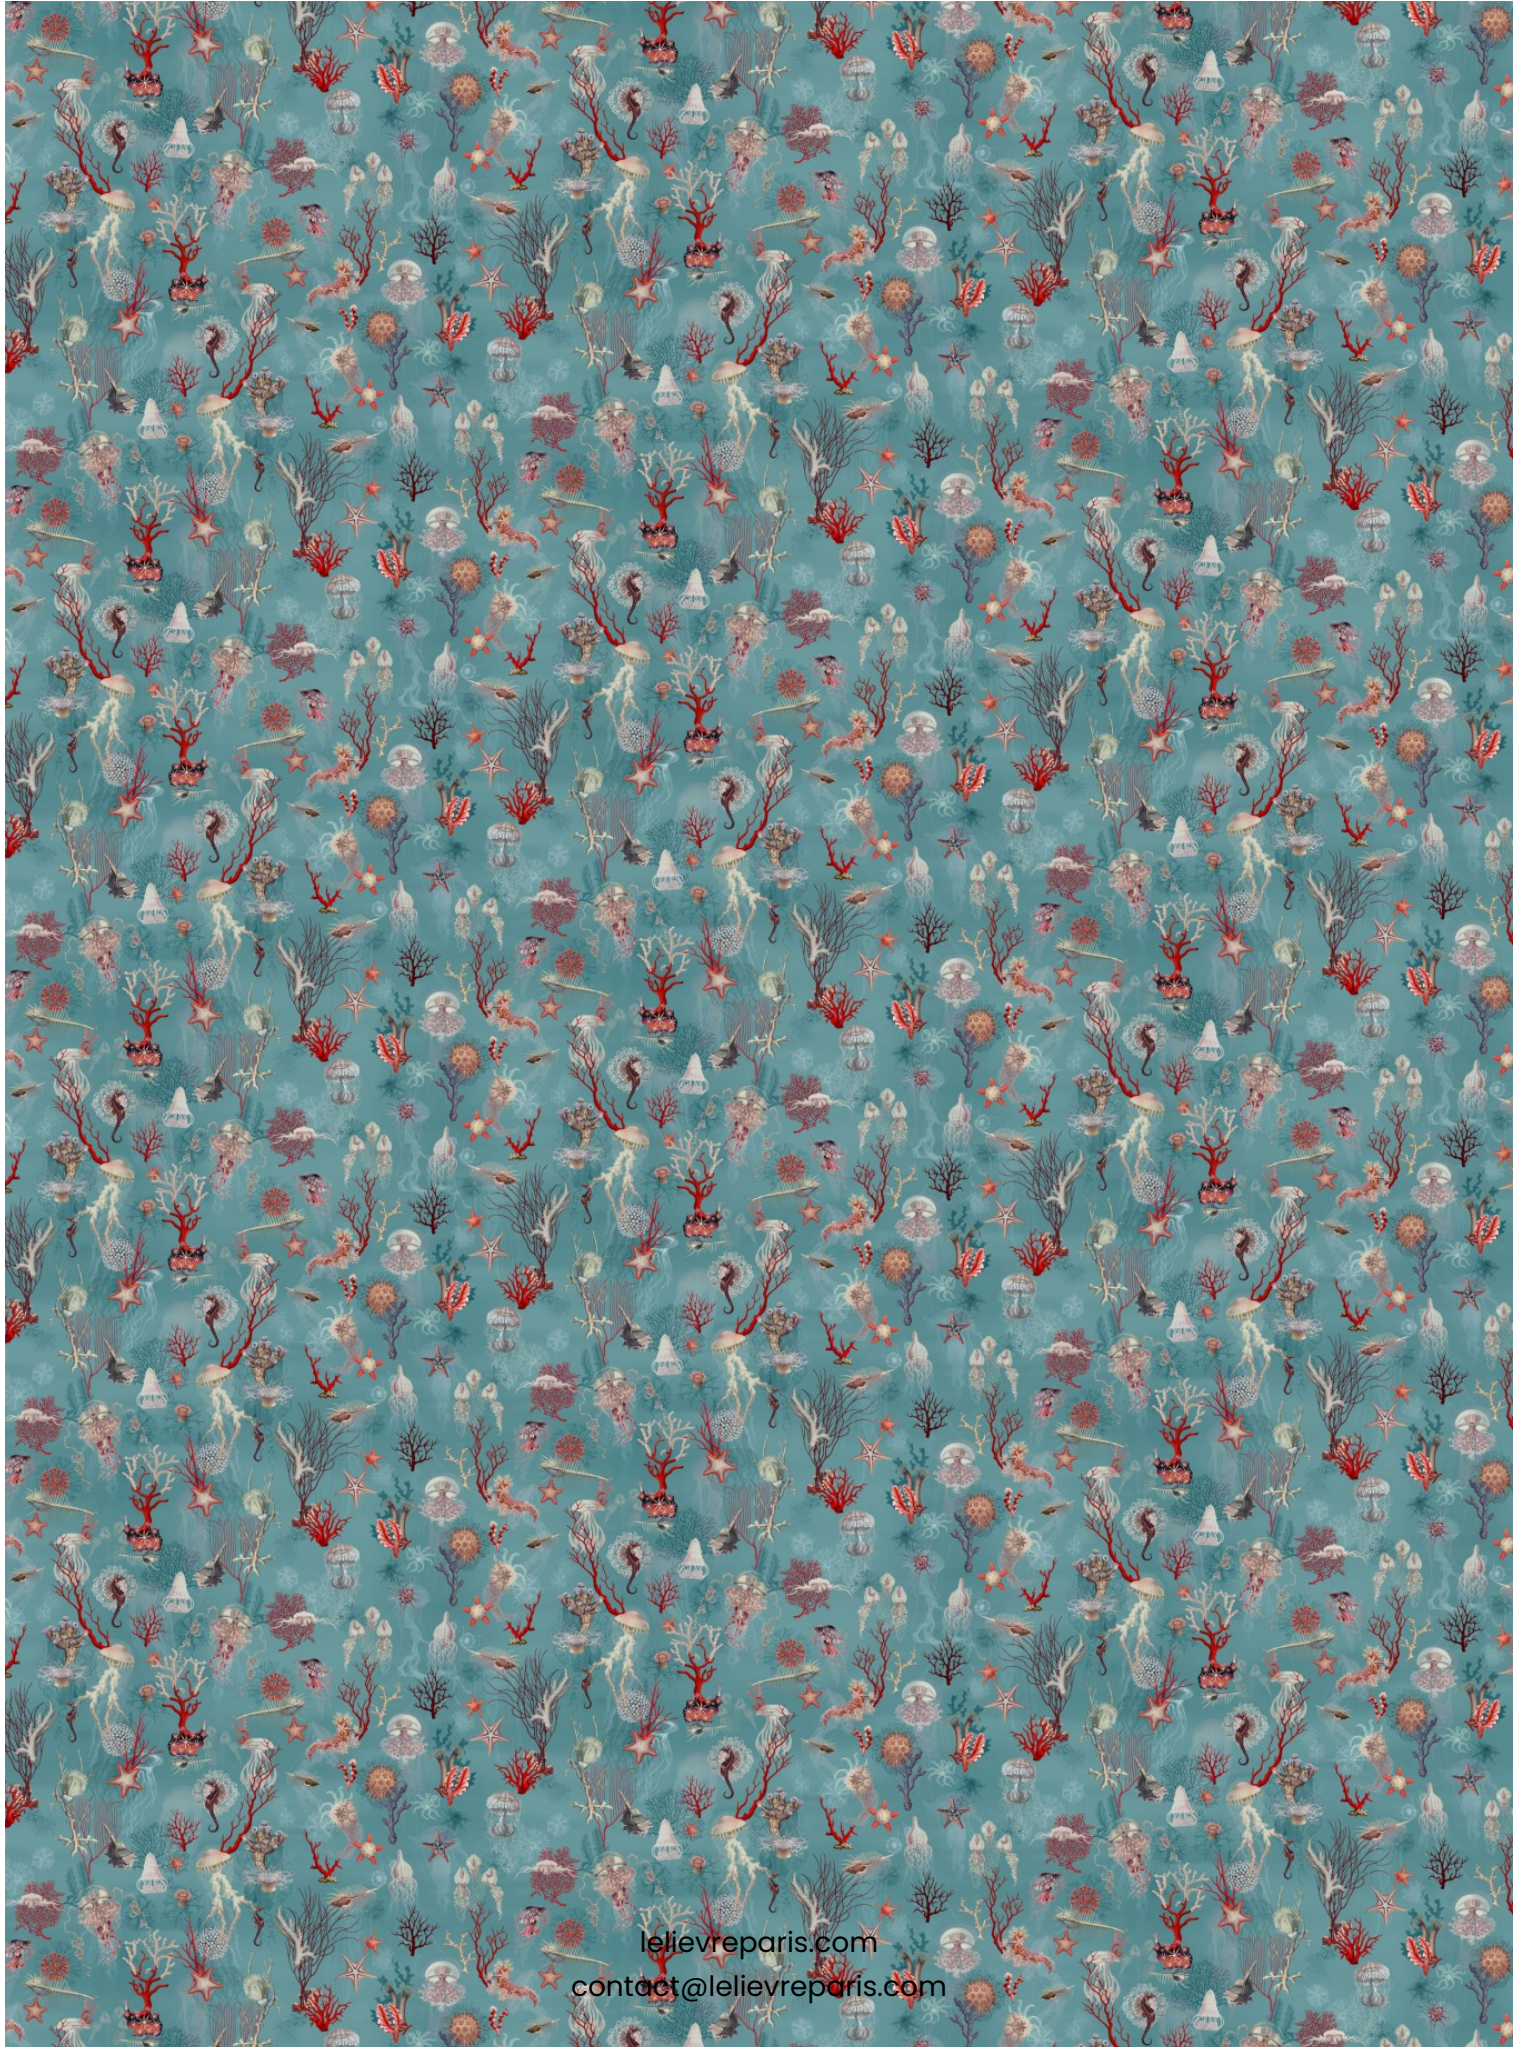

LELIEVRE

PARIS

lelievrepairs.com
contact@lelievrepairs.com