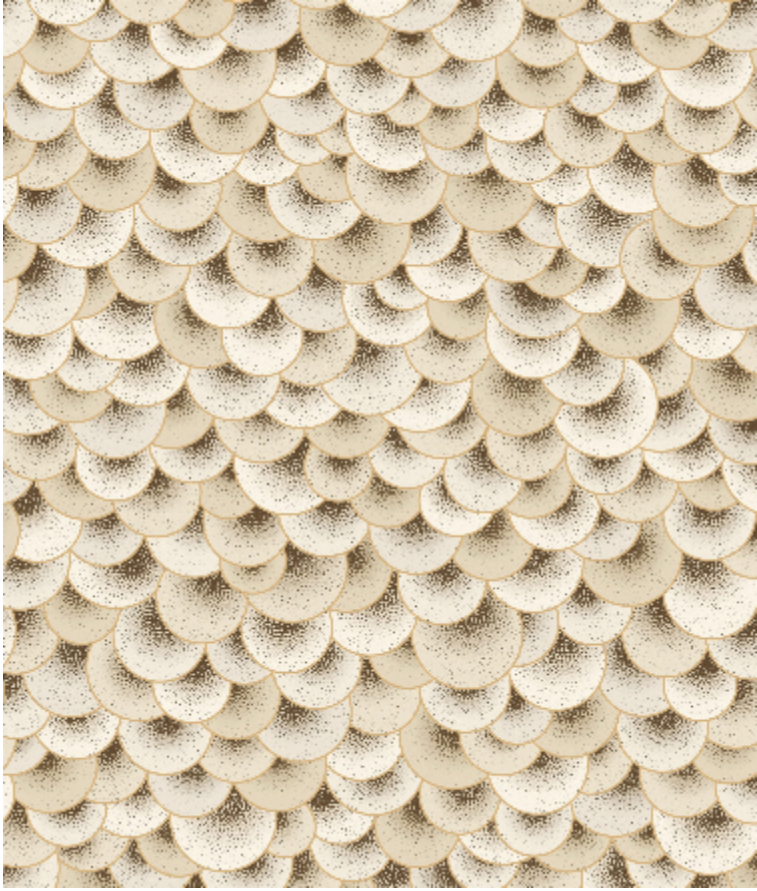

LELIEVRE

PARIS

ECAILLES OR *

3327-01

Scales crimped with metallic thread to look like mother of pearl. Available in ocean or sand colour

Collection	UN MONDE PARFAIT
------------	------------------

Brand	JEAN PAUL GAULTIER
-------	--------------------

TECHNICAL DATA

Composition	INTISSE - NON WOVEN
-------------	---------------------

Width	52 cm
-------	-------

Repeat cut	Yes
------------	-----

Vertical repeat	64 cm
-----------------	-------

Weight / Linear metre	190 g
-----------------------	-------