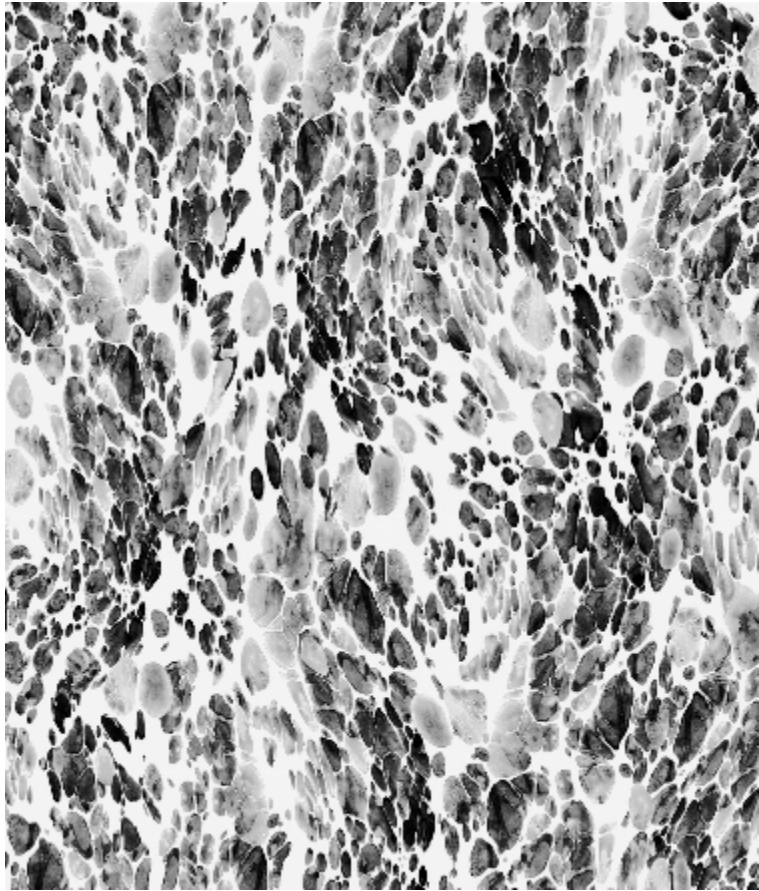

LELIEVRE

PARIS

MAGMA ROCHE *

3328-01

This non-woven satin wallpaper is printed and soft. It's a combination of modern and classic

Collection	UN MONDE PARFAIT
------------	------------------

Brand	JEAN-PAUL GAULTIER
-------	--------------------

TECHNICAL DATA

Composition	INTISSE - NON WOVEN
-------------	---------------------

Width	70 cm
-------	-------

Repeat cut	Yes
------------	-----

Vertical repeat	64 cm
-----------------	-------

Weight / Linear metre	150 g
-----------------------	-------