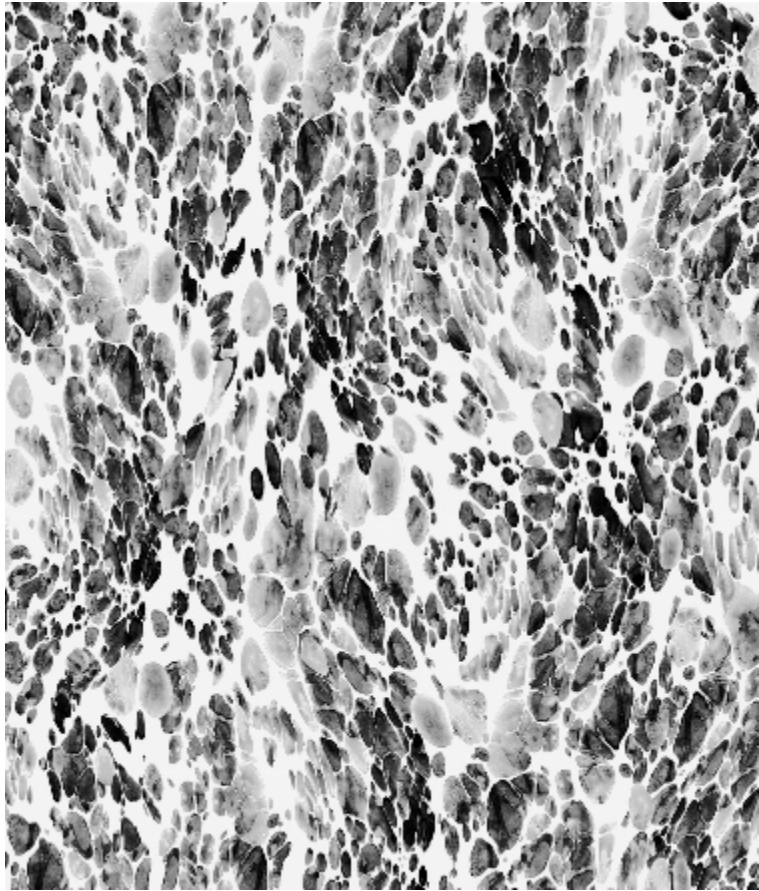

LELIEVRE

PARIS

MAGMA ROCHE *

3328-01

This non-woven satin wallpaper is printed and soft. It's a combination of modern and classic

Collection	UN MONDE PARFAIT
------------	------------------

Brand	JEAN PAUL GAULTIER
-------	--------------------

TECHNICAL DATA

Composition	INTISSE - NON WOVEN
-------------	---------------------

Width	70 cm
-------	-------

Repeat cut	Yes
------------	-----

Vertical repeat	64 cm
-----------------	-------

Weight / Linear metre	150 g
-----------------------	-------