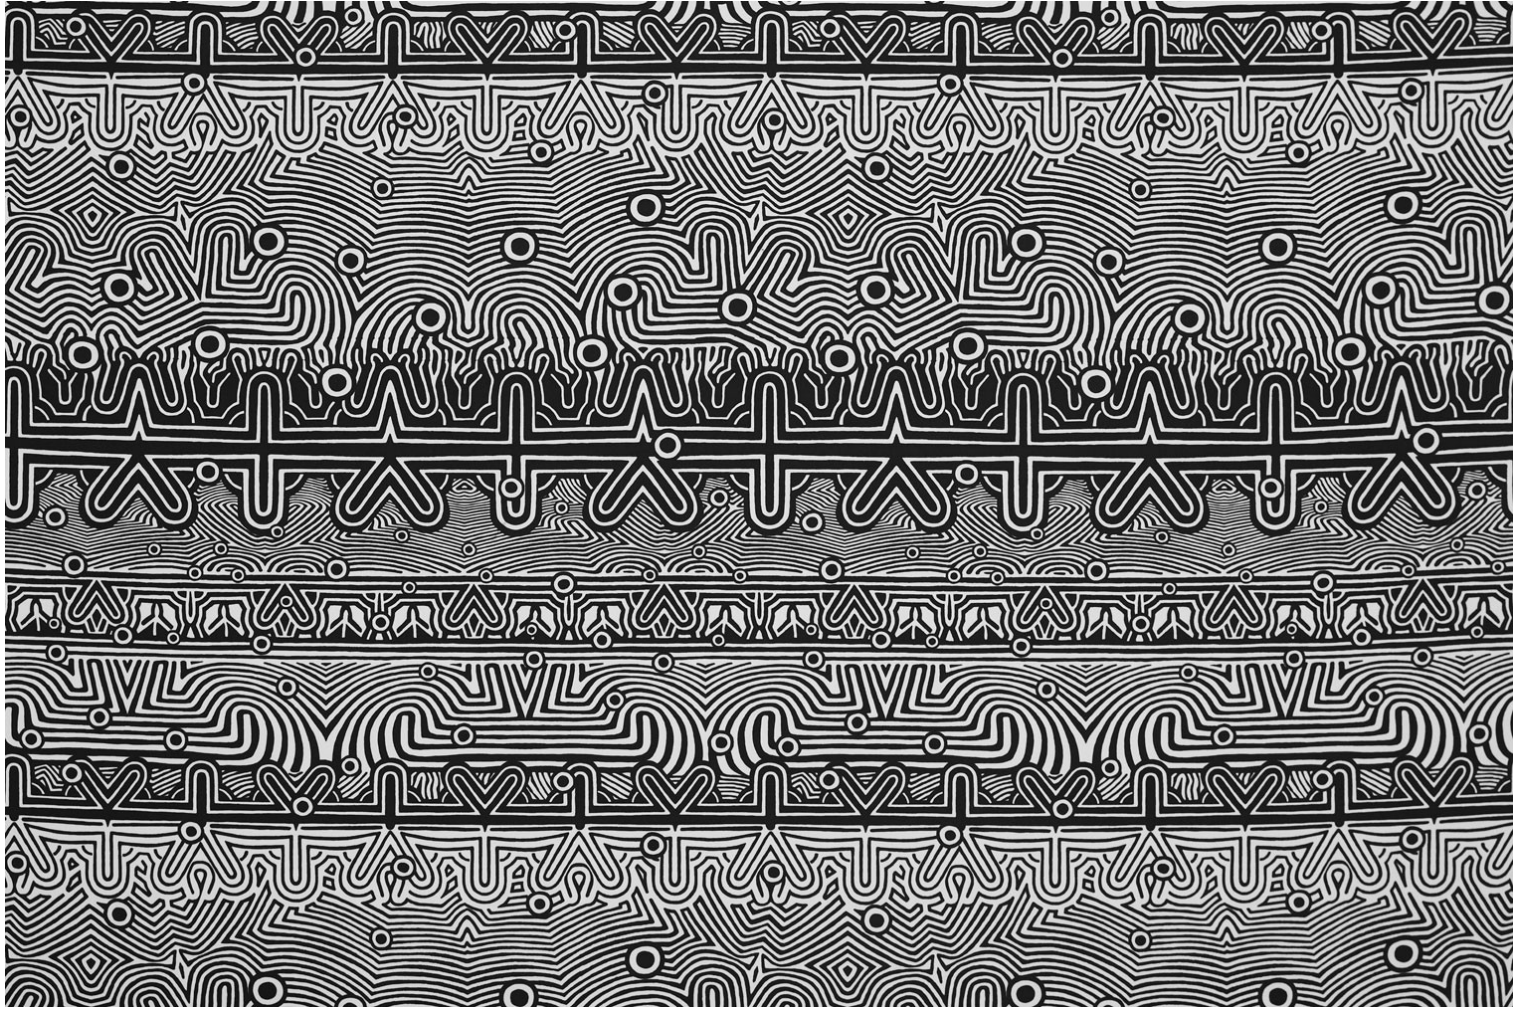

## LABYRINTHE - NOIR

3454-01

100% Outdoor Polyester, extremely supple.

Collection **POP ROCK**

Brand **JEAN PAUL GAULTIER**

### TECHNICAL DATA

Composition **Polyester PET 100%**

Width **140 cm**

Repeat cut **No**

Vertical repeat **69 cm**

Horizontal repeat **68 cm**

Drop match **No**

Care    

# LELIEVRE

PARIS

**LABYRINTHE - NOIR**

3454-01