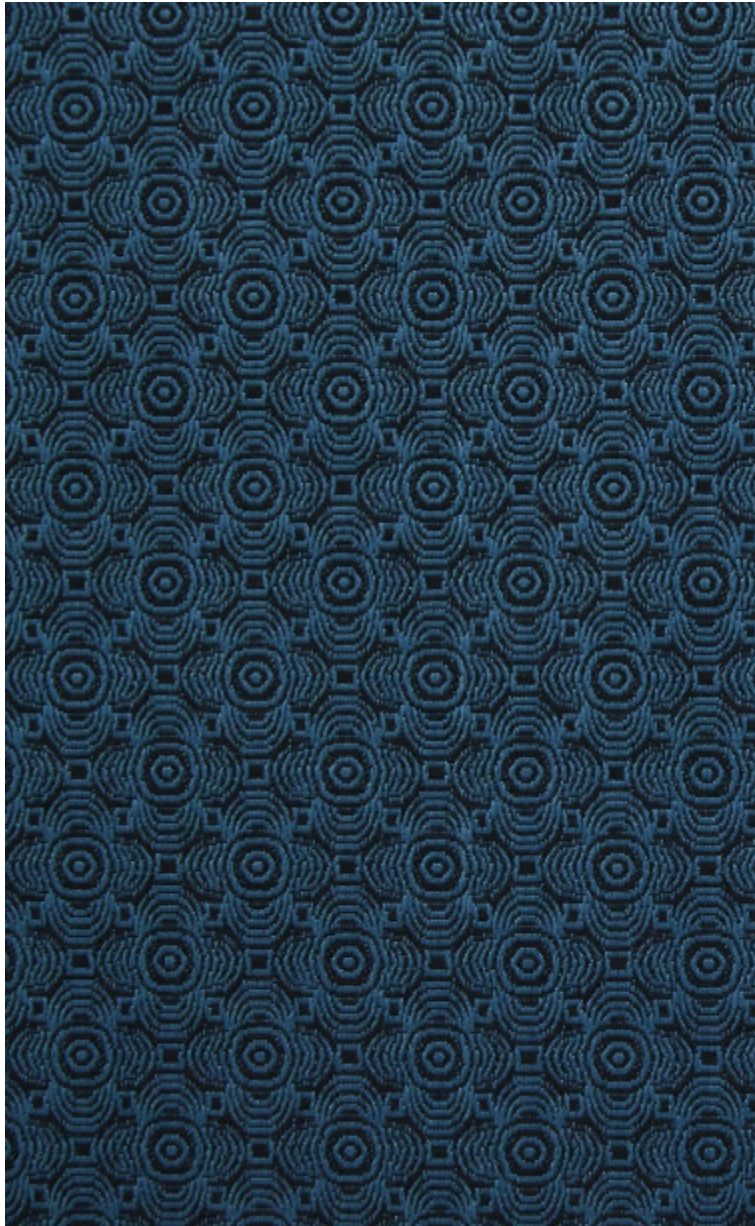

LELIEVRE

PARIS

OPTIC - TURQUOISE *

3494-04

The corresponding jacquard is more discrete multi-use classical semi-plain.

| | |
|------------|----------|
| Collection | POP ROCK |
|------------|----------|

| | |
|-------|--------------------|
| Brand | JEAN PAUL GAULTIER |
|-------|--------------------|

TECHNICAL DATA

| | |
|-------------|--|
| Composition | Viscose 74% - Cotton 23% - Polyamide 3% |
|-------------|--|

| | |
|-------|--------|
| Width | 140 cm |
|-------|--------|

| | |
|------------|----|
| Repeat cut | No |
|------------|----|