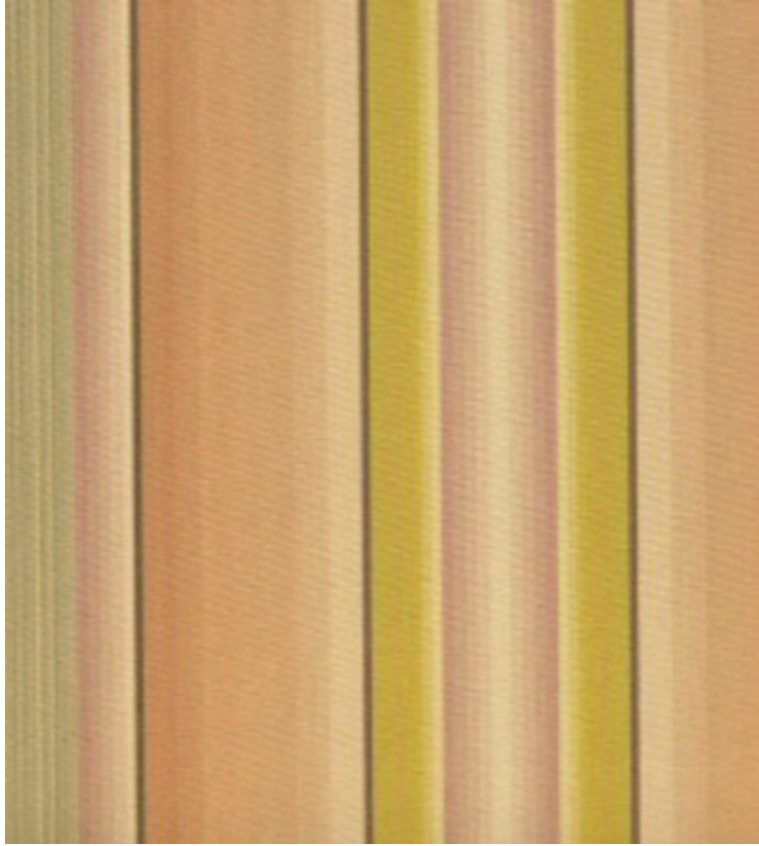

LELIEVRE

PARIS

TAFFETAS OMBRE MEDICIS *

4152-01

Silk taffeta with multicoloured shadow stripes.

Brand QUENIN

TECHNICAL DATA

Composition Silk 100%

Width 130 cm

Repeat cut No

Drop match No

Care    

Uses  

Weight / Linear metre 95 g

LELIEVRE

PARIS