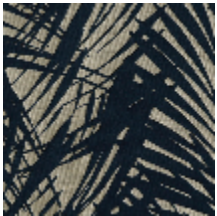

LELIEVRE

PARIS

CUBA M1 - FUSAIN

4213-01

A luxuriant jungle... Elegant waving palm fronds in relief on a finely structured matt background are in the spirit of traditional brocatelles. Deep rich colours set the tone for elegant curtains, spectacular wall hangings and stunning cushions. CUBA is also suitable for light upholstery.

Available colours

4213-01
**CUBA M1 -
FUSAIN**

4213-02
**CUBA M1 -
BRUME**

4213-03
CUBA M1 - IVOIRE

4213-04
CUBA M1 - SOLEIL

4213-05
CUBA M1 - LAQUE

4213-06
**CUBA M1 -
CUIVRE**

4213-07
**CUBA M1 -
ECORCE ***