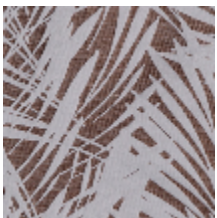

CUBA M1 - SOLEIL

4213-04

A luxuriant jungle... Elegant waving palm fronds in relief on a finely structured matt background are in the spirit of traditional brocatelles. Deep rich colours set the tone for elegant curtains, spectacular wall hangings and stunning cushions. CUBA is also suitable for light upholstery.

Available colours

4213-01
**CUBA M1 -
FUSAIN**

4213-02
**CUBA M1 -
BRUME**

4213-03
CUBA M1 - IVOIRE

4213-04
CUBA M1 - SOLEIL

4213-05
CUBA M1 - LAQUE

4213-06
**CUBA M1 -
CUIVRE**

4213-07
**CUBA M1 -
ECORCE ***