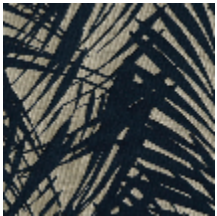

CUBA M1 - SOLEIL

4213-04

A luxuriant jungle... Elegant waving palm fronds in relief on a finely structured matt background are in the spirit of traditional brocatelles. Deep rich colours set the tone for elegant curtains, spectacular wall hangings and stunning cushions. CUBA is also suitable for light upholstery.

Available colours

4213-01
**CUBA M1 -
FUSAIN**

4213-02
**CUBA M1 -
BRUME**

4213-03
CUBA M1 - IVOIRE

4213-04
CUBA M1 - SOLEIL

4213-05
CUBA M1 - LAQUE

4213-06
**CUBA M1 -
CUIVRE**

4213-07
**CUBA M1 -
ECORCE ***