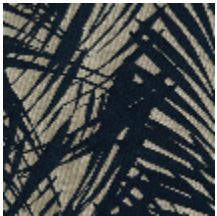

Available colours

4213-01
**CUBA M1 -
FUSAIN**