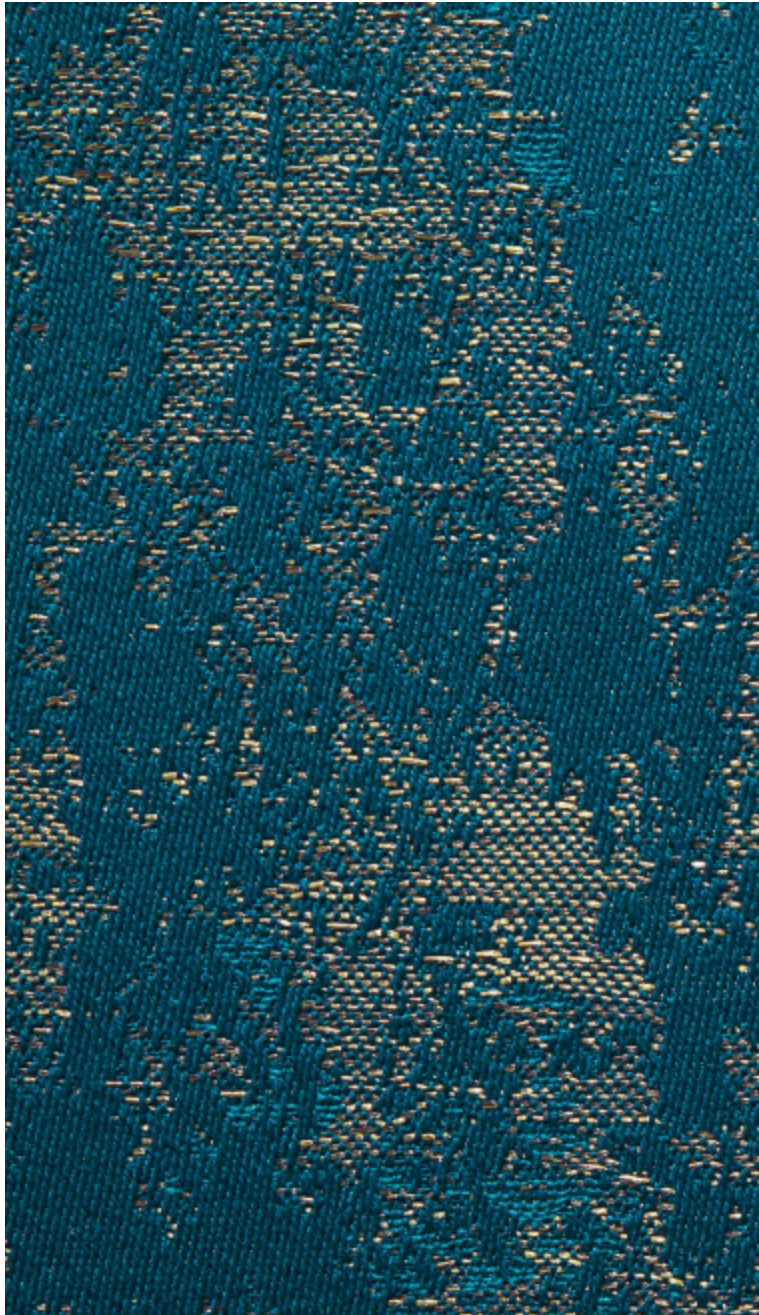

ANTICA M1 - LAPIS

4236-01

Antica is a visual realisation of the effects of time, painting of a wall left to languish. With its all-over effect, this pattern/material alternates between matte and shiny effects in a range of intense colours. Ideal for curtains, chairs and accessories.

Collection	COLLECTION 22
------------	---------------

Brand	LELIEVRE CONTRACT
-------	-------------------

TECHNICAL DATA

Composition	Polyester TREVIRA CS 100%
-------------	---------------------------

Width	132 cm
-------	--------

Repeat cut	No
------------	----

Vertical repeat	66 cm
-----------------	-------

Drop match	No
------------	----

Care	   
------	---

Uses	   
------	---

Martindale test	40 000 T
-----------------	----------

4236-03
**ANTICA M1 -
CALCEDOINE**

4236-04
**ANTICA M1 -
ALBATRE**

4236-05
**ANTICA M1 -
QUARTZ**

4236-06
**ANTICA M1 -
SOUFRE**

4236-07
**ANTICA M1 -
GRENAT**

4236-08
**ANTICA M1 -
GRAPHITE**

ANTICA M1 - LAPIS