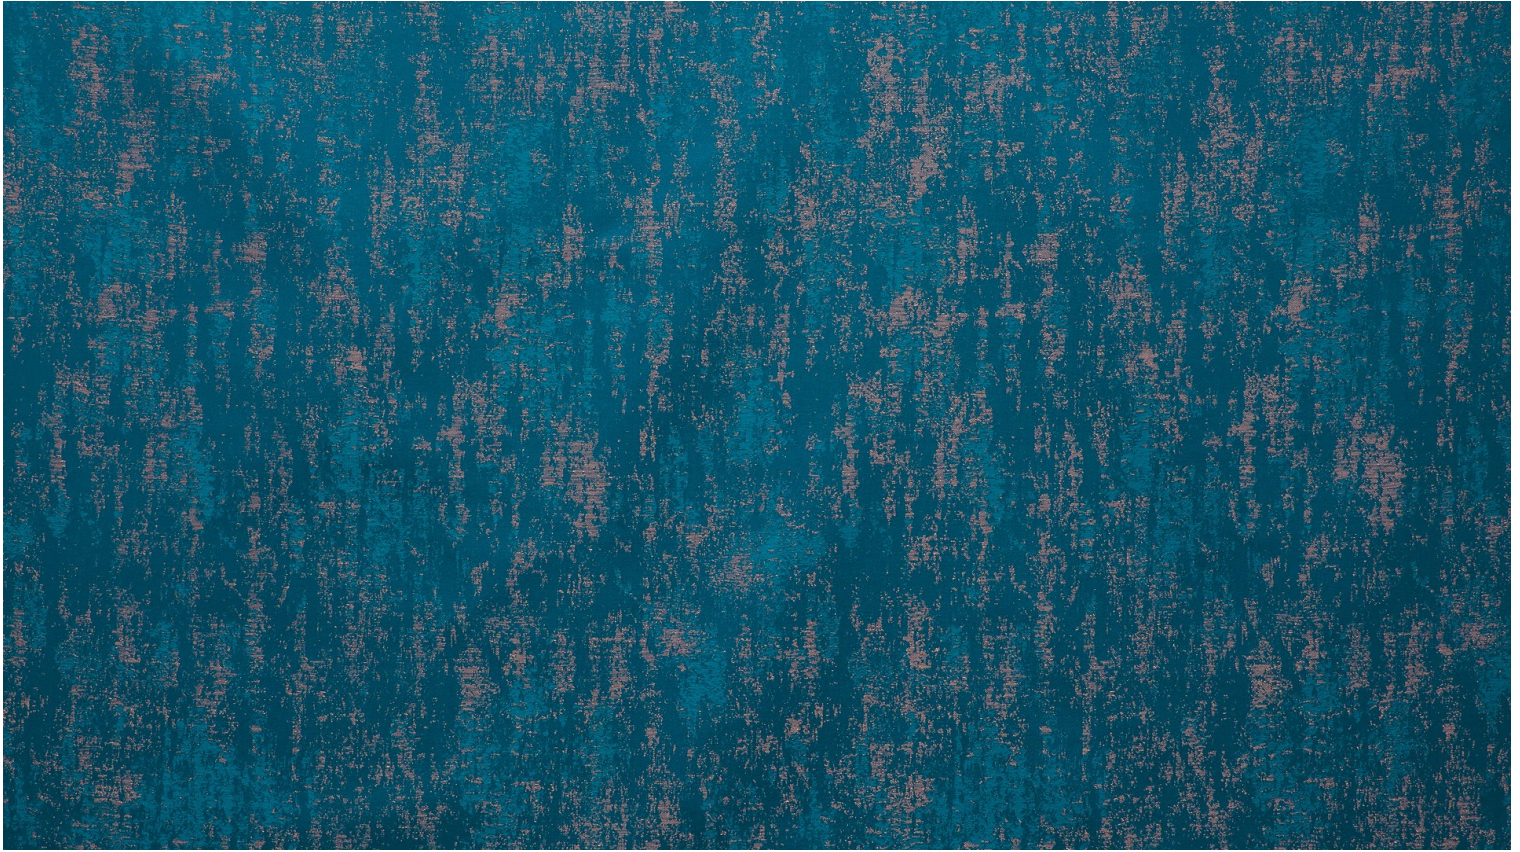

LELIEVRE

PARIS

Available colours