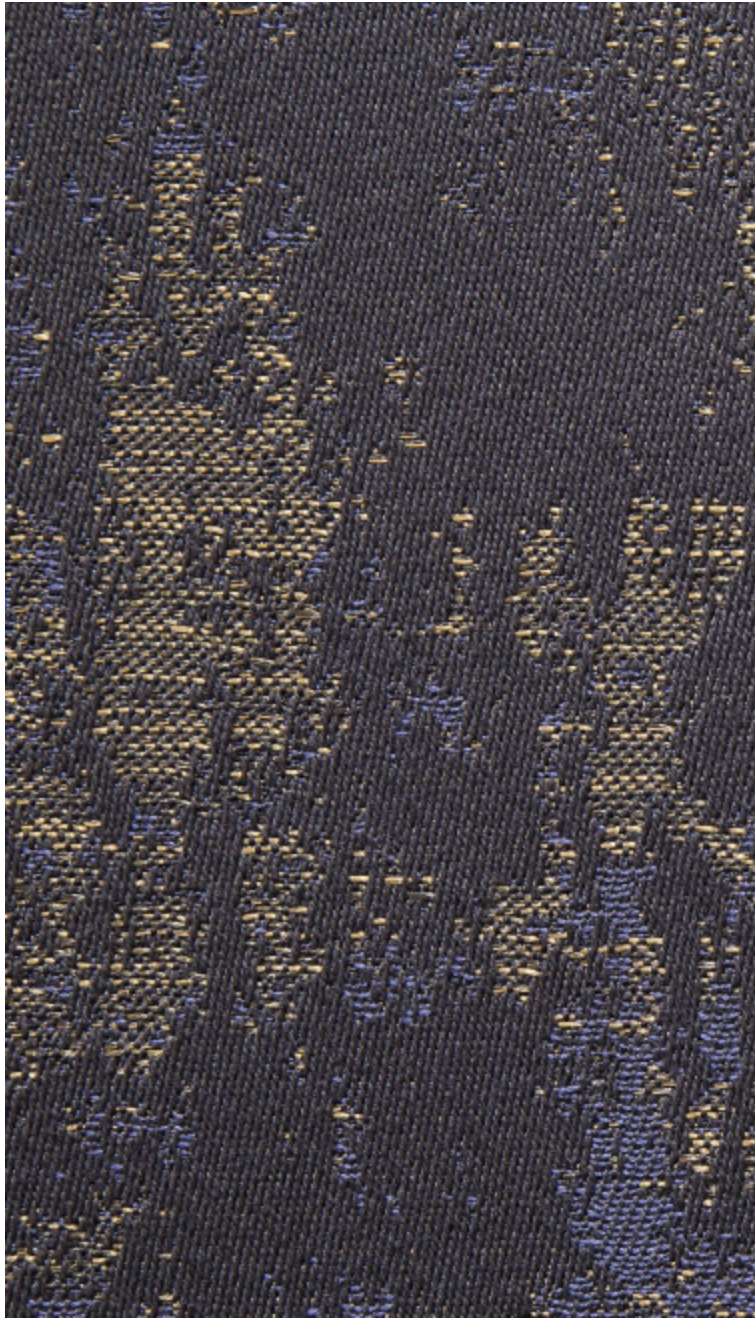

ANTICA M1 - GRAPHITE

4236-08

Antica is a visual realisation of the effects of time, painting of a wall left to languish. With its all-over effect, this pattern/material alternates between matte and shiny effects in a range of intense colours. Ideal for curtains, chairs and accessories.

Collection	COLLECTION 22
------------	---------------

Brand	LELIEVRE CONTRACT
-------	-------------------

TECHNICAL DATA

Composition	Polyester TREVIRA CS 100%
-------------	---------------------------

Width	132 cm
-------	--------

Repeat cut	No
------------	----

Vertical repeat	66 cm
-----------------	-------

Drop match	No
------------	----

Care	   
------	---

Uses	   
------	---

Martindale test	40 000 T
-----------------	----------

4236-03
**ANTICA MI -
CALCEDOINE**

4236-04
**ANTICA MI -
ALBATRE**

4236-05
**ANTICA MI -
QUARTZ**

4236-06
**ANTICA MI -
SOUFRE**

4236-07
**ANTICA MI -
GRENAT**

4236-08
**ANTICA MI -
GRAPHITE**

ANTICA M1 - GRAPHITE
4236-08