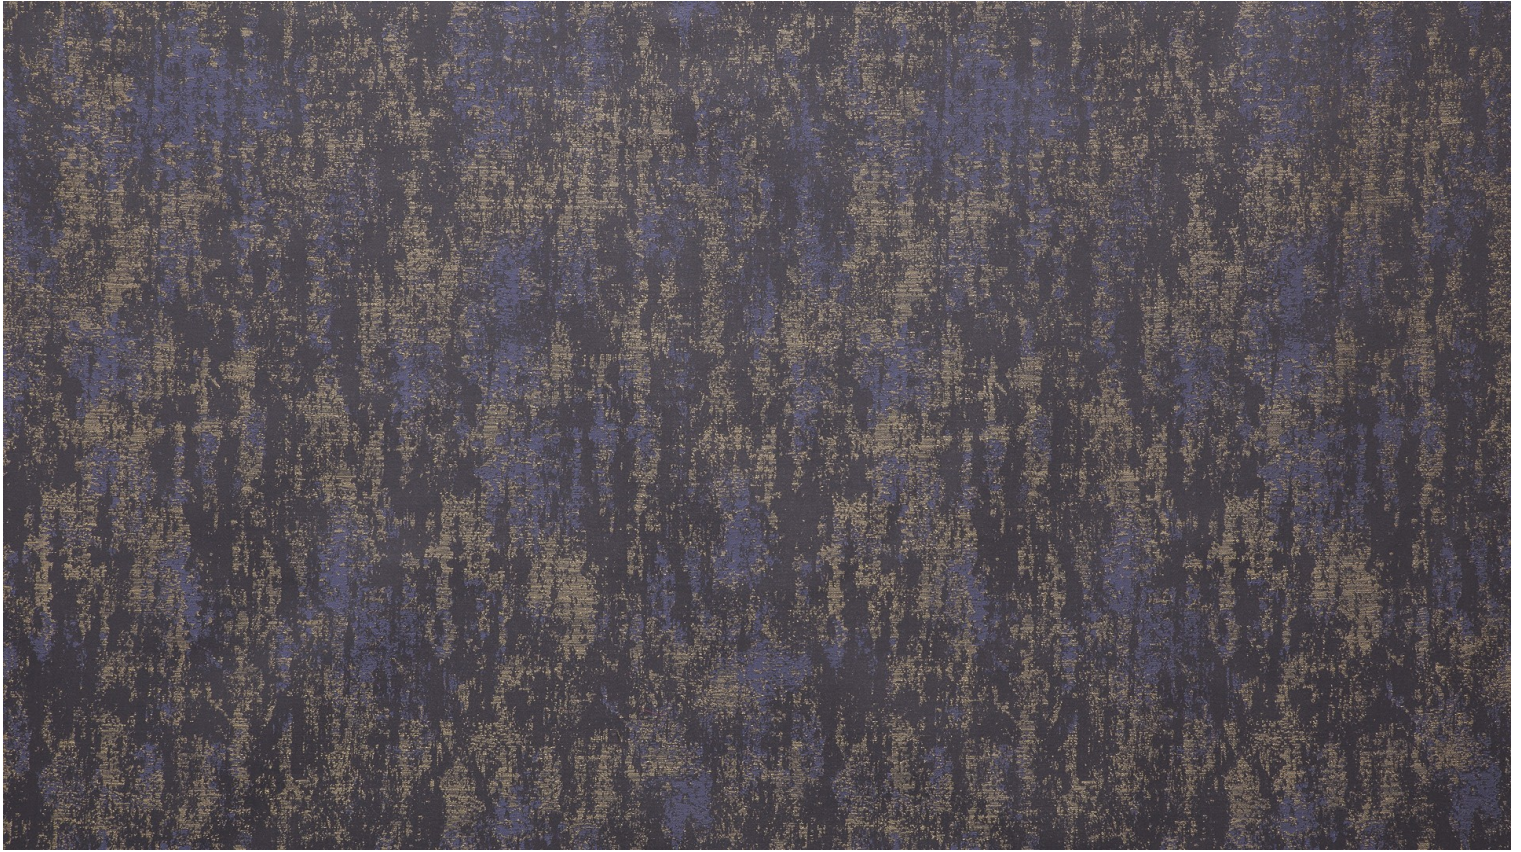

LELIEVRE

PARIS

Available colours