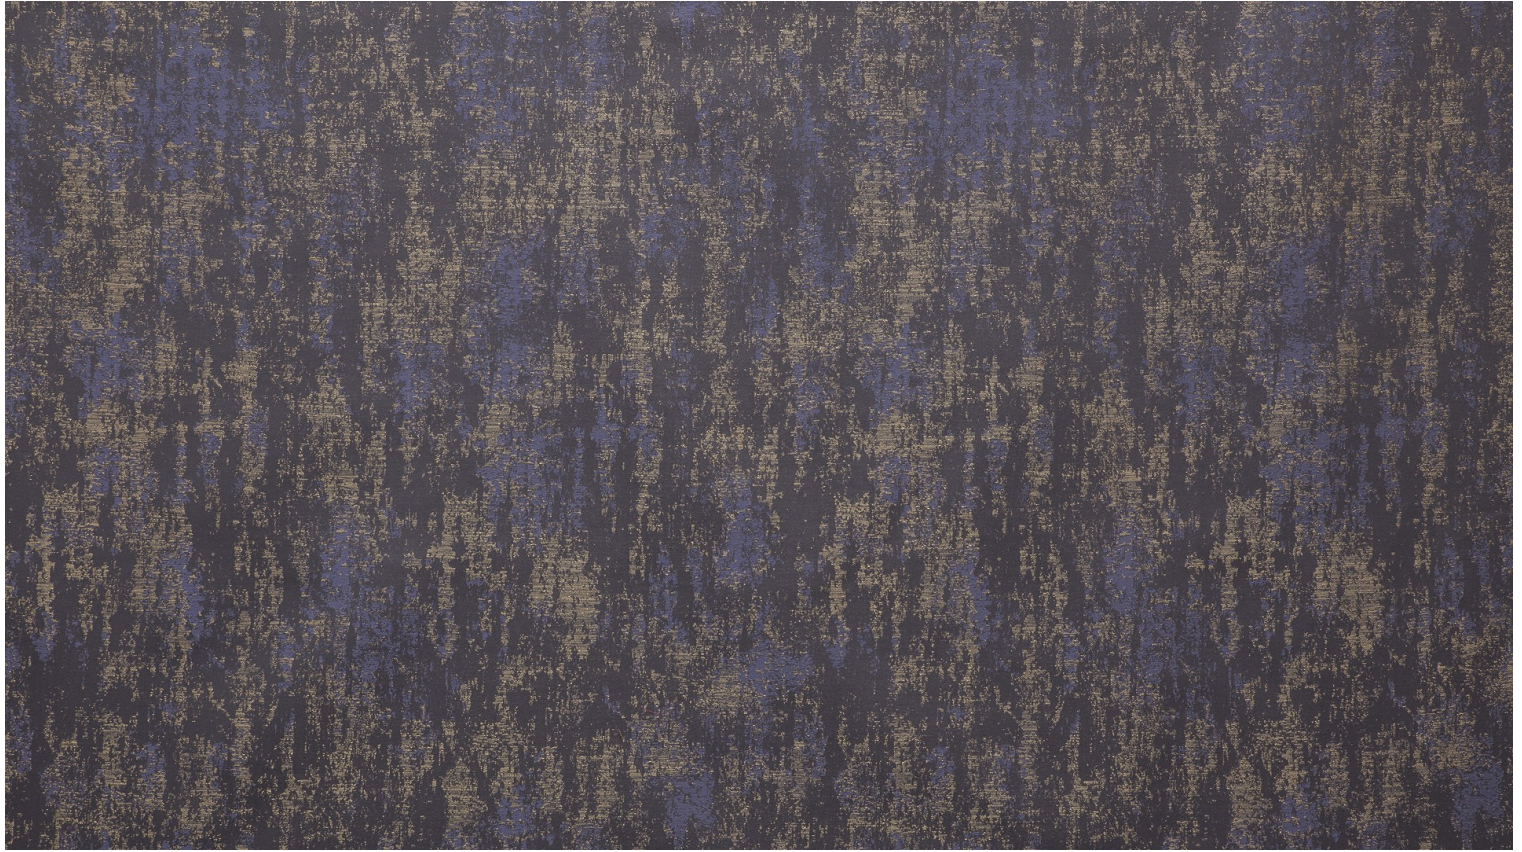

LELIEVRE

PARIS

Available colours