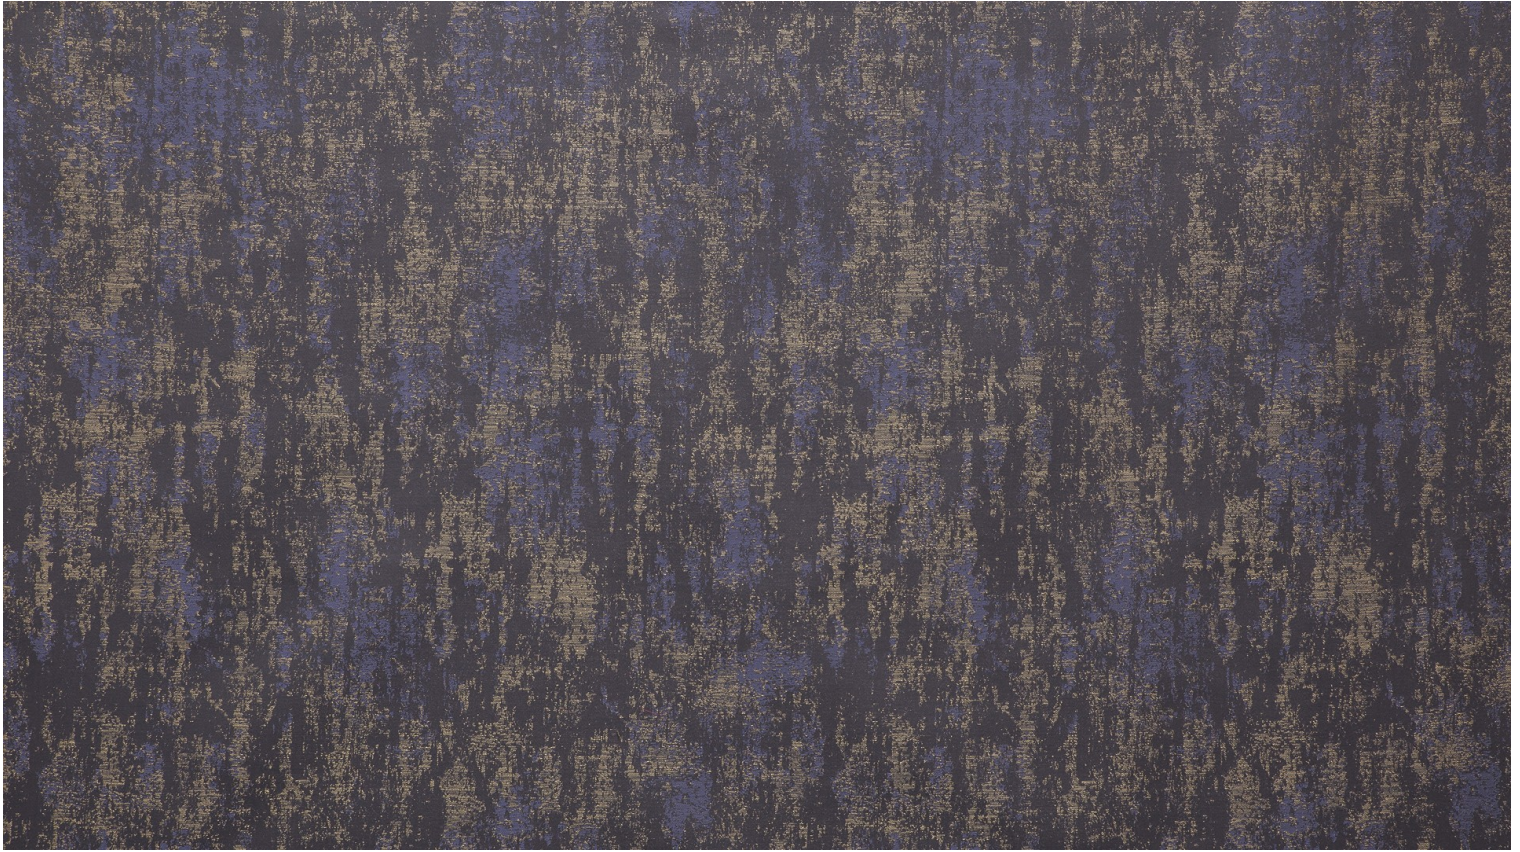

LELIEVRE

PARIS

Available colours