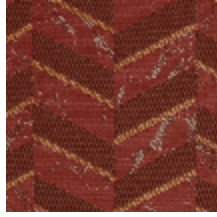

4249-03
**VILLA M1 -
VESUVE**