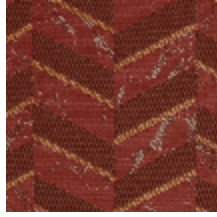

4249-03
VILLA - VESUVE