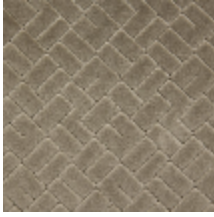

0576-02
**VALLAURIS -
MINERAL**