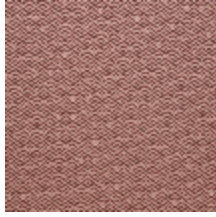

LELIEVRE

PARIS

RITUEL - COGNAC

0631-07

This upholstery jacquard has been given a dual-tone treatment and features timeless and understated small motifs. Rituel has a lovely range of 10 colourways that marry well with any home accessories.

Collection	HIMALAYA
------------	----------

Brand	LELIEVRE
-------	----------

TECHNICAL DATA

Composition	Viscose 44% - Cotton 33% - Polyester 23%
-------------	--

Width	142 cm
-------	--------

Repeat cut	No
------------	----

Drop match	No
------------	----

Care	   
------	---

Uses	   
------	---

Martindale test	25 000 T
-----------------	----------

Weight / Linear metre	780 g
-----------------------	-------

LELIEVRE

PARIS

Available colours

0631-01
**RITUEL -
TOMETTE**

0631-02
RITUEL - CORAIL

0631-03
RITUEL - SOLEIL

0631-04
RITUEL - NATUREL

0631-05
RITUEL - PIERRE

0631-06
RITUEL - ARDOISE

0631-07
**RITUEL -
COGNAC**

0631-08
**RITUEL -
AMETHYSTE**