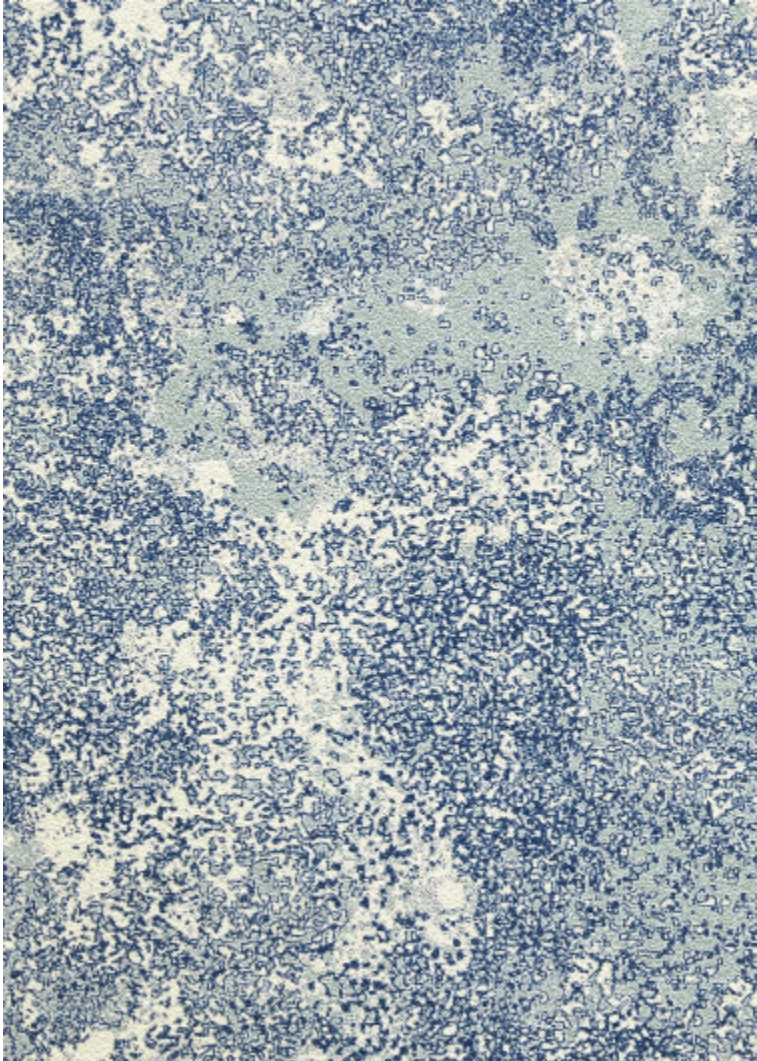

CONSTELLATION - LICHEN

6452-02

The awe-inspiring sight of the Milky Way flowing between the sky and the earth was the main inspiration for this textured wallpaper. Embossed vinyl with a slightly sparkly grain, it borrows elements from ASTRAL, a fabric from the Signature L'ART ET LA MATIERE collection.

Collection	TROISIEME CHAPITRE
------------	--------------------

Brand	LELIEVRE
-------	----------

TECHNICAL DATA

Composition	VINYLE SUR PAPIER
-------------	-------------------

Width	68 cm
-------	-------

Repeat cut	No
------------	----

Vertical repeat	114 cm
-----------------	--------

Weight / Linear metre	520 g
-----------------------	-------

Fire rating	B-s2,d0
-------------	---------

LELIEVRE

PARIS

LELIEVRE

PARIS

lelievreparis.com
contact@lelievreparis.com

Available colours

6452-01
CONSTELLATION
- NATUREL

6452-02
CONSTELLATION
- LICHEN

CONSTELLATION - LICHEN

6452-02