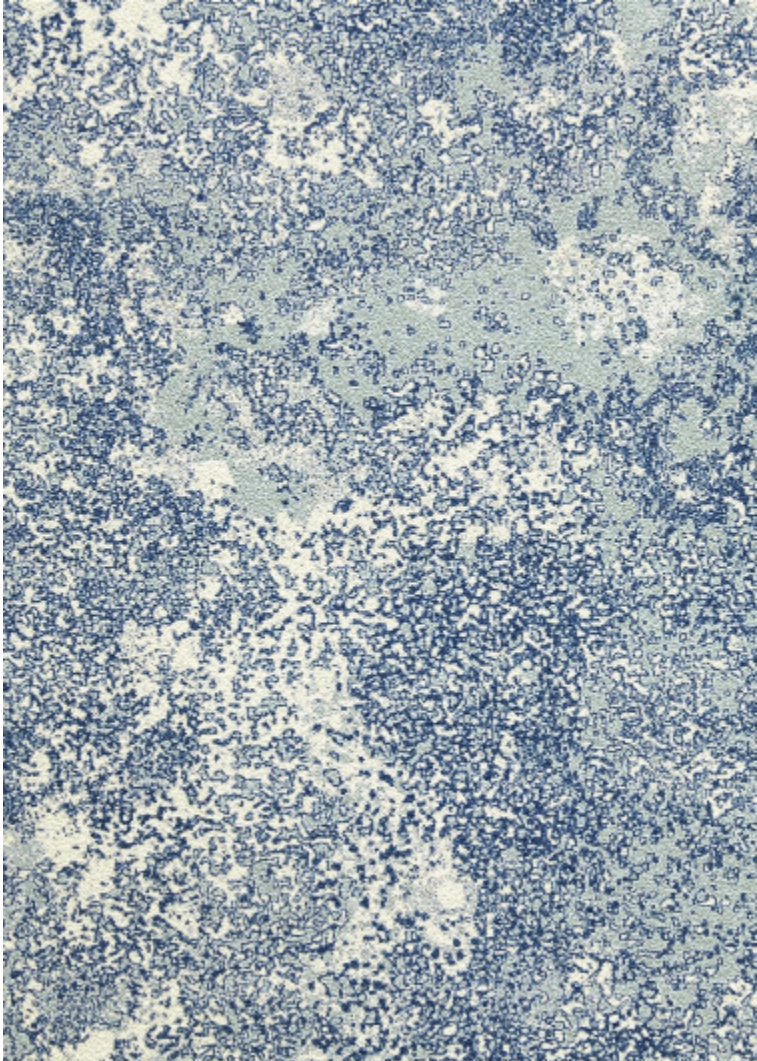

CONSTELLATION - LICHEN

6452-02

The awe-inspiring sight of the Milky Way flowing between the sky and the earth was the main inspiration for this textured wallpaper. Embossed vinyl with a slightly sparkly grain, it borrows elements from ASTRAL, a fabric from the Signature L'ART ET LA MATIERE collection.

Collection	TROISIEME CHAPITRE
------------	--------------------

Brand	LELIEVRE
-------	----------

TECHNICAL DATA

Composition	VINYLE SUR PAPIER
-------------	-------------------

Width	68 cm
-------	-------

Repeat cut	No
------------	----

Vertical repeat	114 cm
-----------------	--------

Weight / Linear metre	520 g
-----------------------	-------

Fire rating	B-s2,d0
-------------	---------

LELIEVRE

PARIS

LELIEVRE