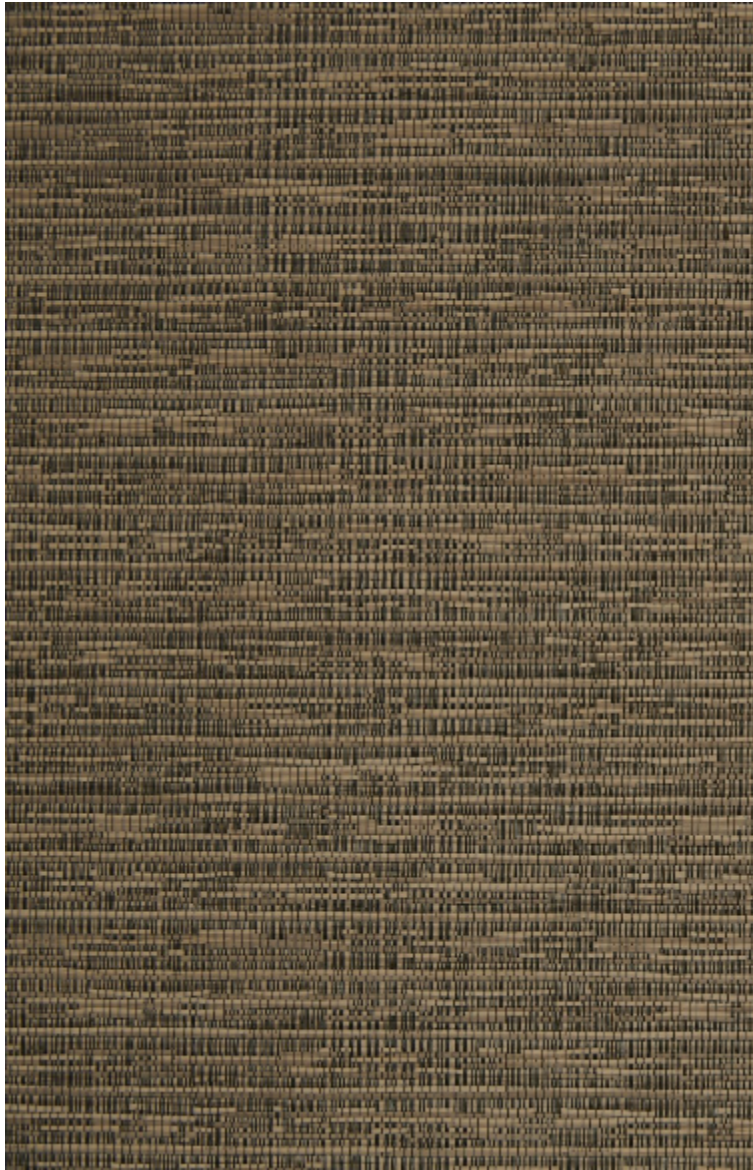

LELIEVRE

PARIS

REFLET - BRONZE

6459-05

French-made laminated fabric, REFLET is a wall covering with the characteristic of coming in different finishes depending on the colour - smooth, satiny and slightly glossy for some, or more textured and metallic for others.

Collection	THE WALL.3ÈME CHAPITRE
------------	------------------------

Brand	LELIEVRE
-------	----------

TECHNICAL DATA

Composition	Polyester 100%
-------------	----------------

Width	140 cm
-------	--------

PARIS

Available colours

6459-01
**REFLET - BEIGE
ROSÉ**

6459-02
REFLET - SABLE

6459-03
REFLET - GRÈS

6459-04
**REFLET -
MORDORÉ**

6459-05
REFLET - BRONZE

6459-06
REFLET - BLEUTÉ