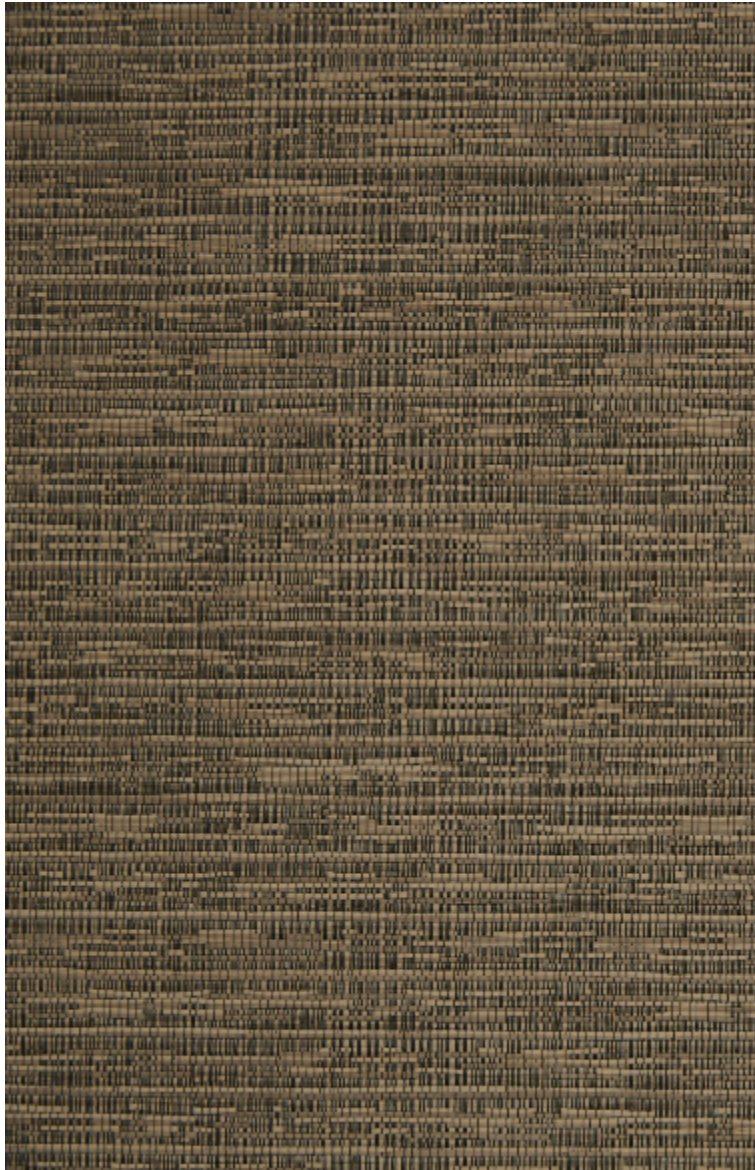

# LELIEVRE

PARIS

## REFLET - BRONZE

6459-05

French-made laminated fabric, REFLET is a wall covering with the characteristic of coming in different finishes depending on the colour - smooth, satiny and slightly glossy for some, or more textured and metallic for others.

### TECHNICAL DATA

---

Composition	Polyester 100%
-------------	----------------

---

Width	140 cm
-------	--------

---

Repeat cut	No
------------	----

---

## Available colours

6459-01  
**REFLET - BEIGE  
ROSÉ**

6459-02  
**REFLET - SABLE**

6459-03  
**REFLET - GRÈS**

6459-04  
**REFLET -  
MORDORÉ**

6459-05  
**REFLET - BRONZE**

6459-06  
**REFLET - BLEUTÉ**