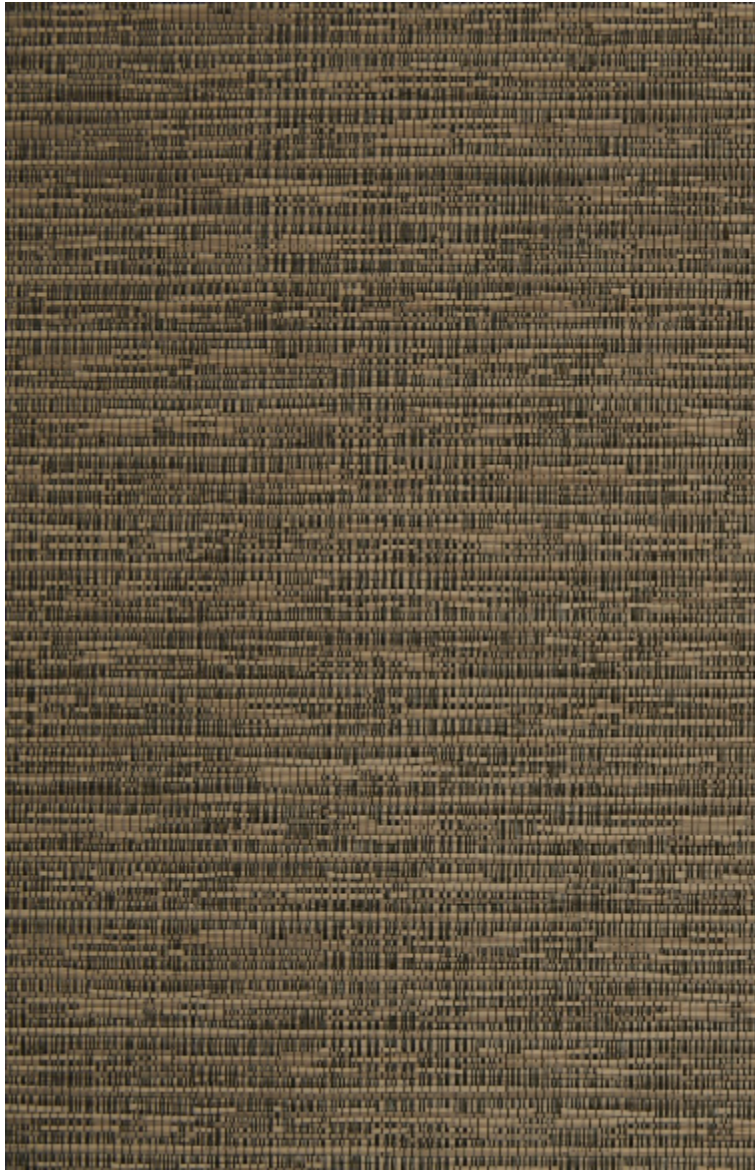

LELIEVRE

PARIS

REFLET - BRONZE

6459-05

French-made laminated fabric, REFLET is a wall covering with the characteristic of coming in different finishes depending on the colour - smooth, satiny and slightly glossy for some, or more textured and metallic for others.

Collection	THE WALL.3ÈME CHAPITRE
------------	------------------------

Brand	LELIEVRE
-------	----------

TECHNICAL DATA

Composition	Polyester 100%
-------------	----------------

Width	140 cm
-------	--------

LELIEVRE

PARIS

Available colours

6459-01
**REFLET - BEIGE
ROSÉ**

6459-02
REFLET - SABLE

6459-03
REFLET - GRÈS

6459-04
**REFLET -
MORDORÉ**

6459-05
REFLET - BRONZE