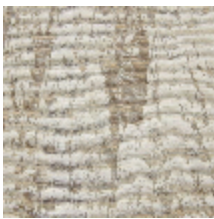

ARBORE - IVOIRE

6460-01

This wall covering is an abstract interpretation suggestive of tree bark. This textured and laminated woven covering has a slight radiance to it. The tonal version features darker accents, in a reference to photographic negatives/positives.

| | |
|--------------------------|-------|
| Weight / Linear metre | 870 g |
|--------------------------|-------|

LELIEVRE

PARIS

Available colours

6460-01
ARBORE - IVOIRE

6460-02
**ARBORE -
NOISETTE**

6460-03
ARBORE - OXYDE