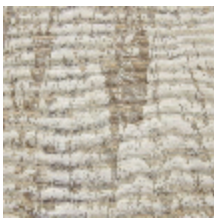

ARBORE - IVOIRE

6460-01

This wall covering is an abstract interpretation suggestive of tree bark. This textured and laminated woven covering has a slight radiance to it. The tonal version features darker accents, in a reference to photographic negatives/positives.

LELIEVRE

PARIS

Available colours

6460-01
ARBORE - IVOIRE

6460-02
**ARBORE -
NOISETTE**

6460-03
ARBORE - OXYDE

ARBORE - IVOIRE

6460-01