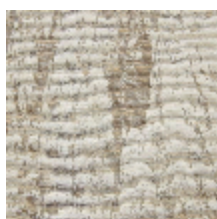

ARBORE - IVOIRE

6460-01

This wall covering is an abstract interpretation suggestive of tree bark. This textured and laminated woven covering has a slight radiance to it. The tonal version features darker accents, in a reference to photographic negatives/positives.

LELIEVRE

PARIS

Available colours

6460-01
ARBORE - IVOIRE

6460-02
**ARBORE -
NOISETTE**

6460-03
ARBORE - OXYDE

ARBORE - IVOIRE

6460-01