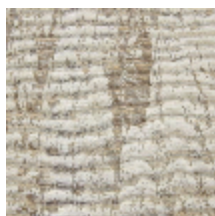

LELIEVRE

PARIS

ARBORE - OXYDE

6460-03

This wall covering is an abstract interpretation suggestive of tree bark. This textured and laminated woven covering has a slight radiance to it. The tonal version features darker accents, in a reference to photographic negatives/positives.

LELIEVRE

PARIS

Available colours

6460-01
ARBORE - IVOIRE

6460-02
**ARBORE -
NOISETTE**

6460-03
ARBORE - OXYDE

ARBORE - OXYDE

6460-03