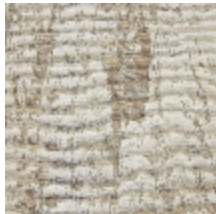

LELIEVRE

PARIS

ARBORE - OXYDE

6460-03

This wall covering is an abstract interpretation suggestive of tree bark. This textured and laminated woven covering has a slight radiance to it. The tonal version features darker accents, in a reference to photographic negatives/positives.

LELIEVRE

PARIS

Available colours

6460-01
ARBORE - IVOIRE

6460-02
**ARBORE -
NOISETTE**

6460-03
ARBORE - OXYDE

ARBORE - OXYDE

6460-03