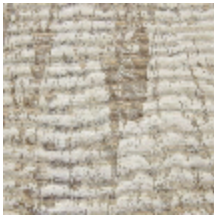

LELIEVRE

PARIS

ARBORE - OXYDE

6460-03

This wall covering is an abstract interpretation suggestive of tree bark. This textured and laminated woven covering has a slight radiance to it. The tonal version features darker accents, in a reference to photographic negatives/positives.

LELIEVRE

PARIS

Available colours

6460-01
ARBORE - IVOIRE

6460-02
**ARBORE -
NOISETTE**

6460-03
ARBORE - OXYDE

ARBORE - OXYDE

6460-03