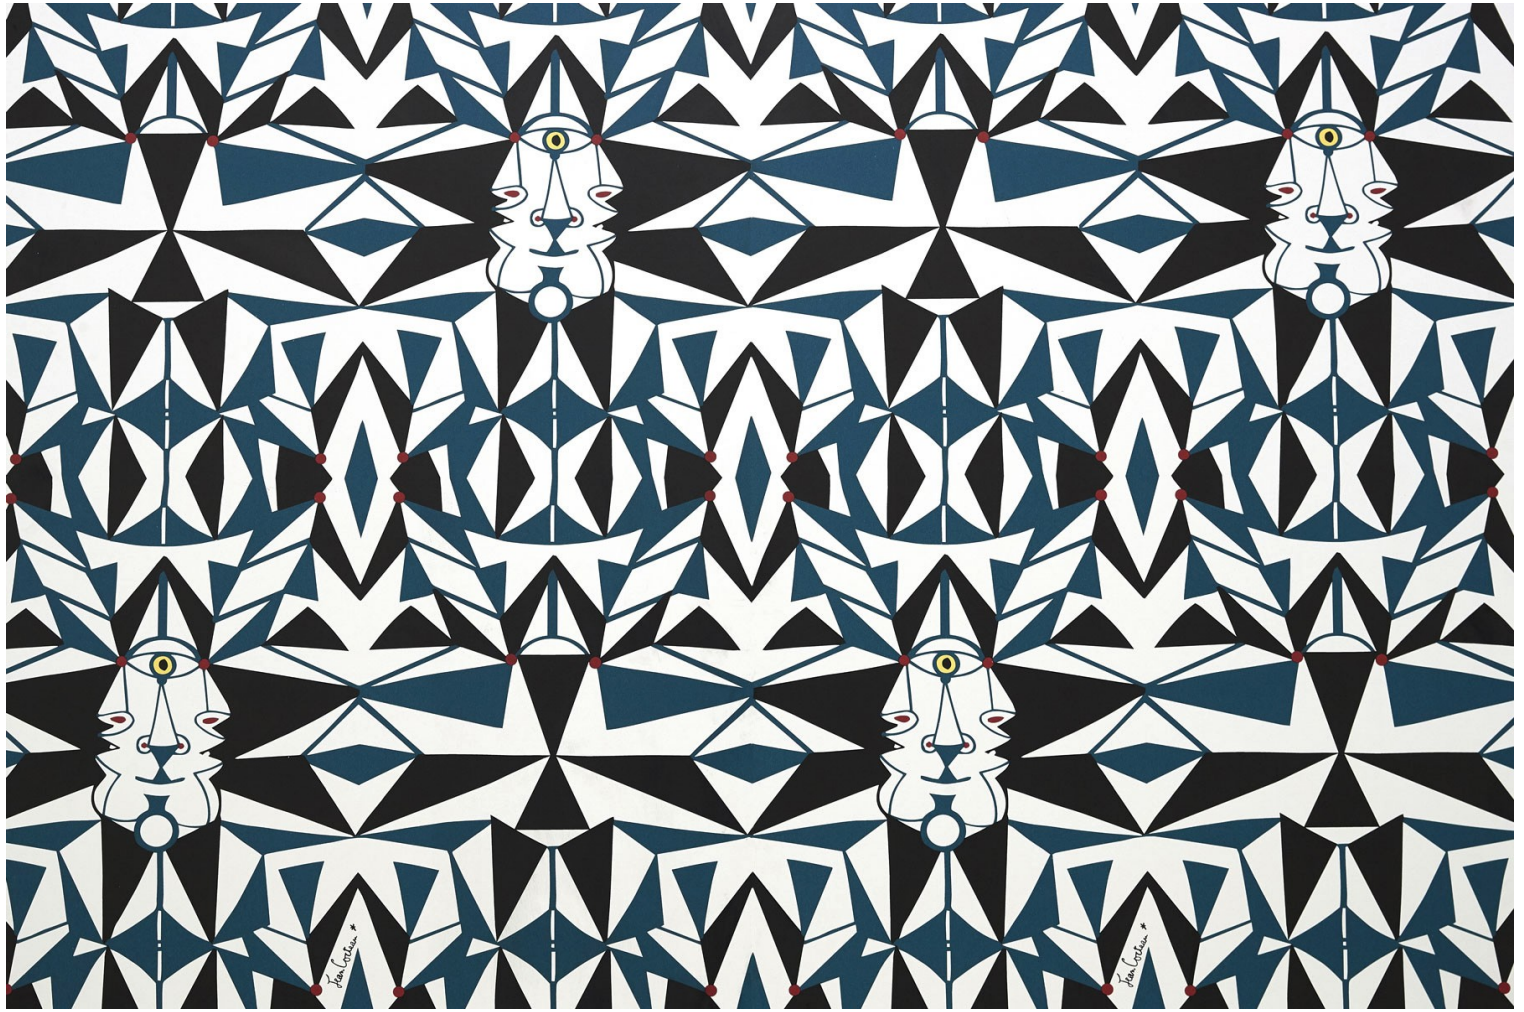

LELIEVRE

PARIS

Available colours

6461-01

EMAIL - BLEU

6461-02

EMAIL - BRONZE

6461-03

**EMAIL -
GRAPHITE**