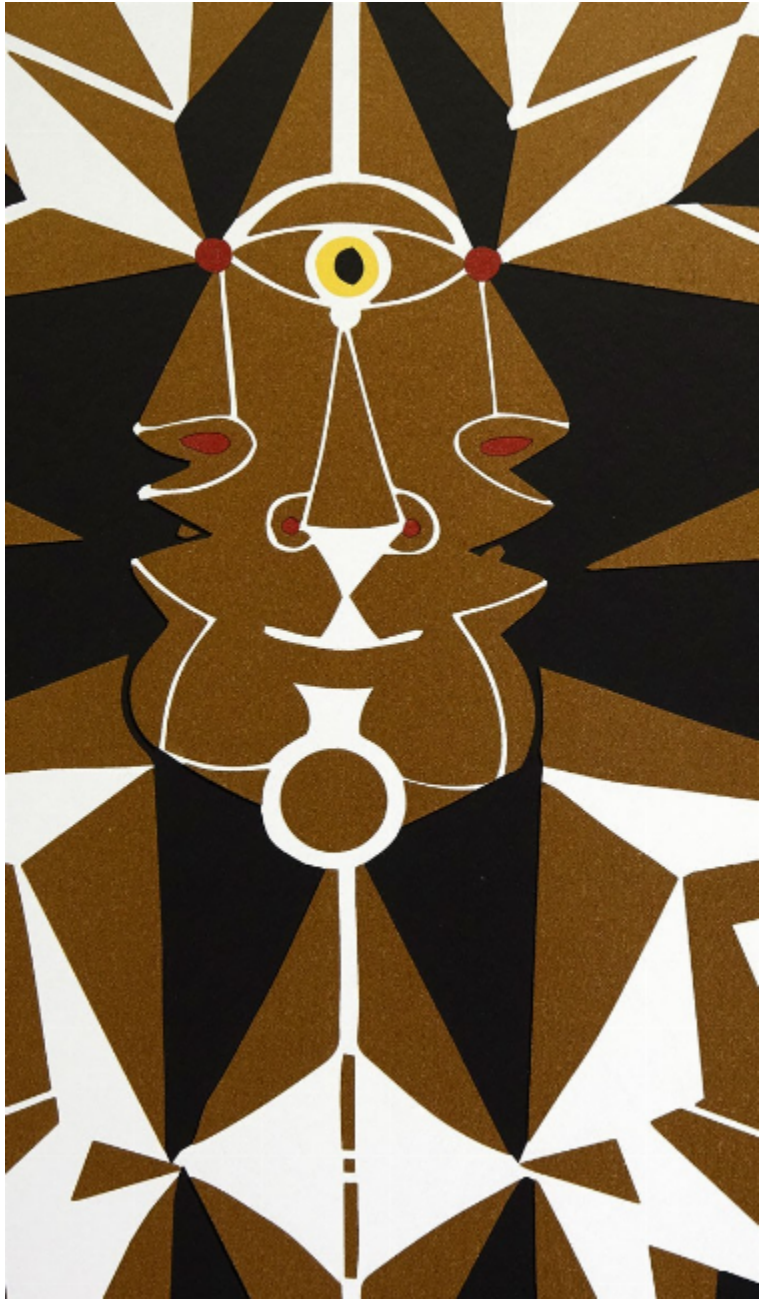

LELIEVRE

PARIS

EMAIL - BRONZE

6461-02

A motif inspired by the original work of Jean Cocteau "L'Esprit minéral" of 1962, a 33 cm diameter plate in red earth with anthracite grey engobe, white oxide pencil, encrusted with coral, yellow and brilliant night blue enamels. Its geometric forms offer a nice matte/shiny contrast that reproduces the look of the original ceramic. This ultra graphic wallpaper was created in rotogravure on non-woven backing.

Collection	CHAPITRE 2 - JEAN COCTEAU
------------	------------------------------

Brand	LELIEVRE
-------	----------

TECHNICAL DATA

Composition	Non woven
-------------	-----------

Width	70 cm
-------	-------