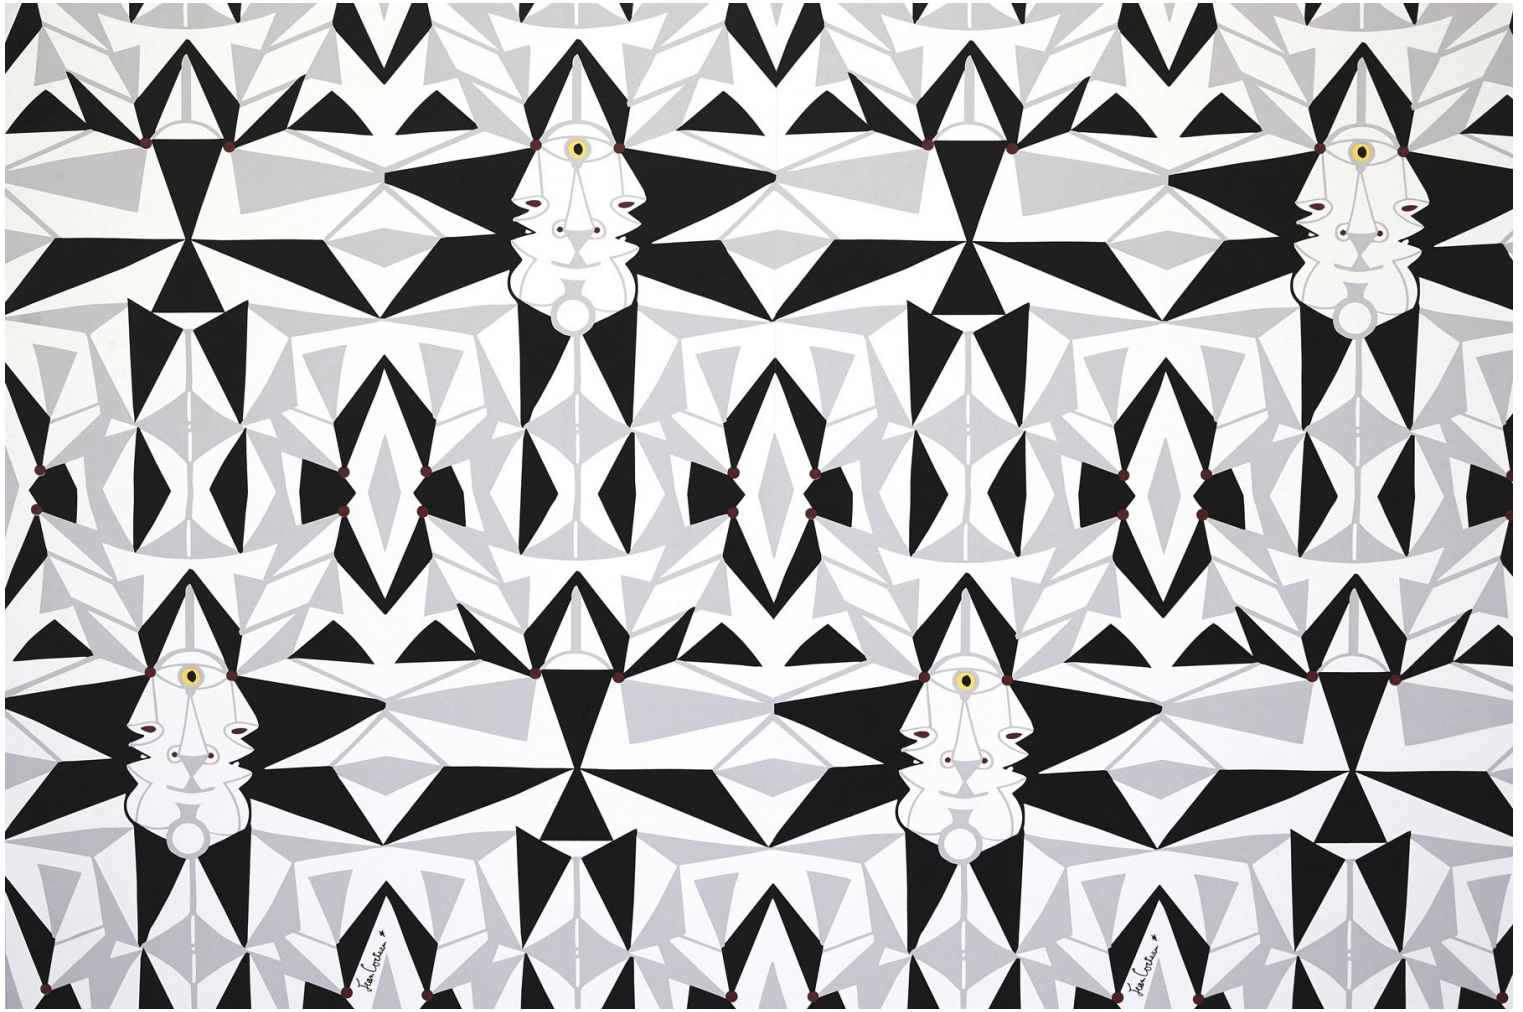

LELIEVRE

PARIS

Available colours

6461-01

EMAIL - BLEU

6461-02

EMAIL - BRONZE

6461-03

**EMAIL -
GRAPHITE**