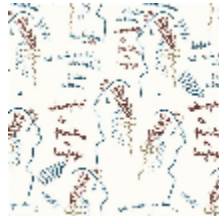

6465-03
ECRITURE -
INDIGO *