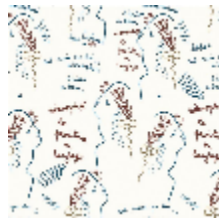

6465-03
ECRITURE -
INDIGO