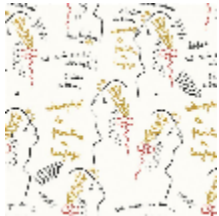

ECRITURE - CIEL

6465-02

An all-over motif that incorporates Jean Cocteau's most famous original work *Ecriture, dessin, peinture, langage* from 1959, that brings together all the facets of his talent. The artist, poet and painter said Poets do not draw. They undo writing and then redo it another way. This wallpaper is printed in rotogravure on an embossed vinyl with a light grain to the touch and a matte finish.

Collection **CHAPITRE 2 - JEAN COCTEAU**

Brand **LELIEVRE**

TECHNICAL DATA

Composition **VINYL NON WOVEN**

Width **70 cm**

Repeat cut **No**

Vertical repeat **53 cm**

Horizontal repeat **70 cm**

Weight / Linear metre **330 g**

Fire rating **B-s2,d0**

LELIEVRE

PARIS

Available colours

6465-01
ECRITURE - NOIR

6465-02
ECRITURE - CIEL

6465-03
**ECRITURE -
INDIGO**