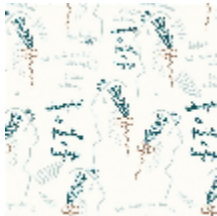

6465-02
ECRITURE - CIEL