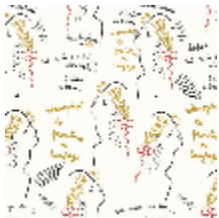

LELIEVRE

PARIS

ECRITURE - CIEL

6465-02

An all-over motif that incorporates Jean Cocteau's most famous original work *Écriture, dessin, peinture, langage* from 1959, that brings together all the facets of his talent. The artist, poet and painter said Poets do not draw. They undo writing and then redo it another way. This wallpaper is printed in rotogravure on an embossed vinyl with a light grain to the touch and a matte finish.

Collection **CHAPITRE 2 - JEAN COCTEAU**

Brand **LELIEVRE PARIS**

TECHNICAL DATA

Composition **VINYL NON WOVEN**

Width **70 cm**

Repeat cut **No**

Vertical repeat **53 cm**

Horizontal repeat **70 cm**

Weight / Linear metre **330 g**

Fire rating **B-s2,d0**

LELIEVRE

PARIS

Available colours

6465-01
ECRITURE - NOIR

6465-02
ECRITURE - CIEL

6465-03
**ECRITURE -
INDIGO ***