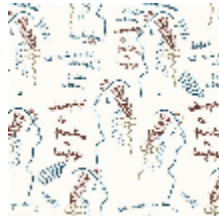

6465-03
**ECRITURE -
INDIGO**