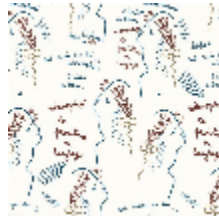

ECRITURE - CIEL

6465-02

An all-over motif that incorporates Jean Cocteau's most famous original work *Ecriture, dessin, peinture, langage* from 1959, that brings together all the facets of his talent. The artist, poet and painter said Poets do not draw. They undo writing and then redo it another way. This wallpaper is printed in rotogravure on an embossed vinyl with a light grain to the touch and a matte finish.

Horizontal repeat **70 cm**

Weight / Linear metre **330 g**

Fire rating **B-s2,d0**

LELIEVRE

PARIS

Available colours

6465-01
ECRITURE - NOIR

6465-02
ECRITURE - CIEL