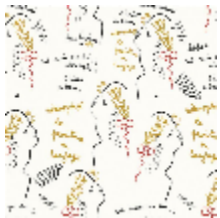

Available colours

6465-01
ECRITURE - NOIR