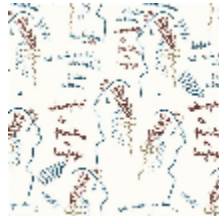

6465-03
**ECRITURE -
INDIGO**