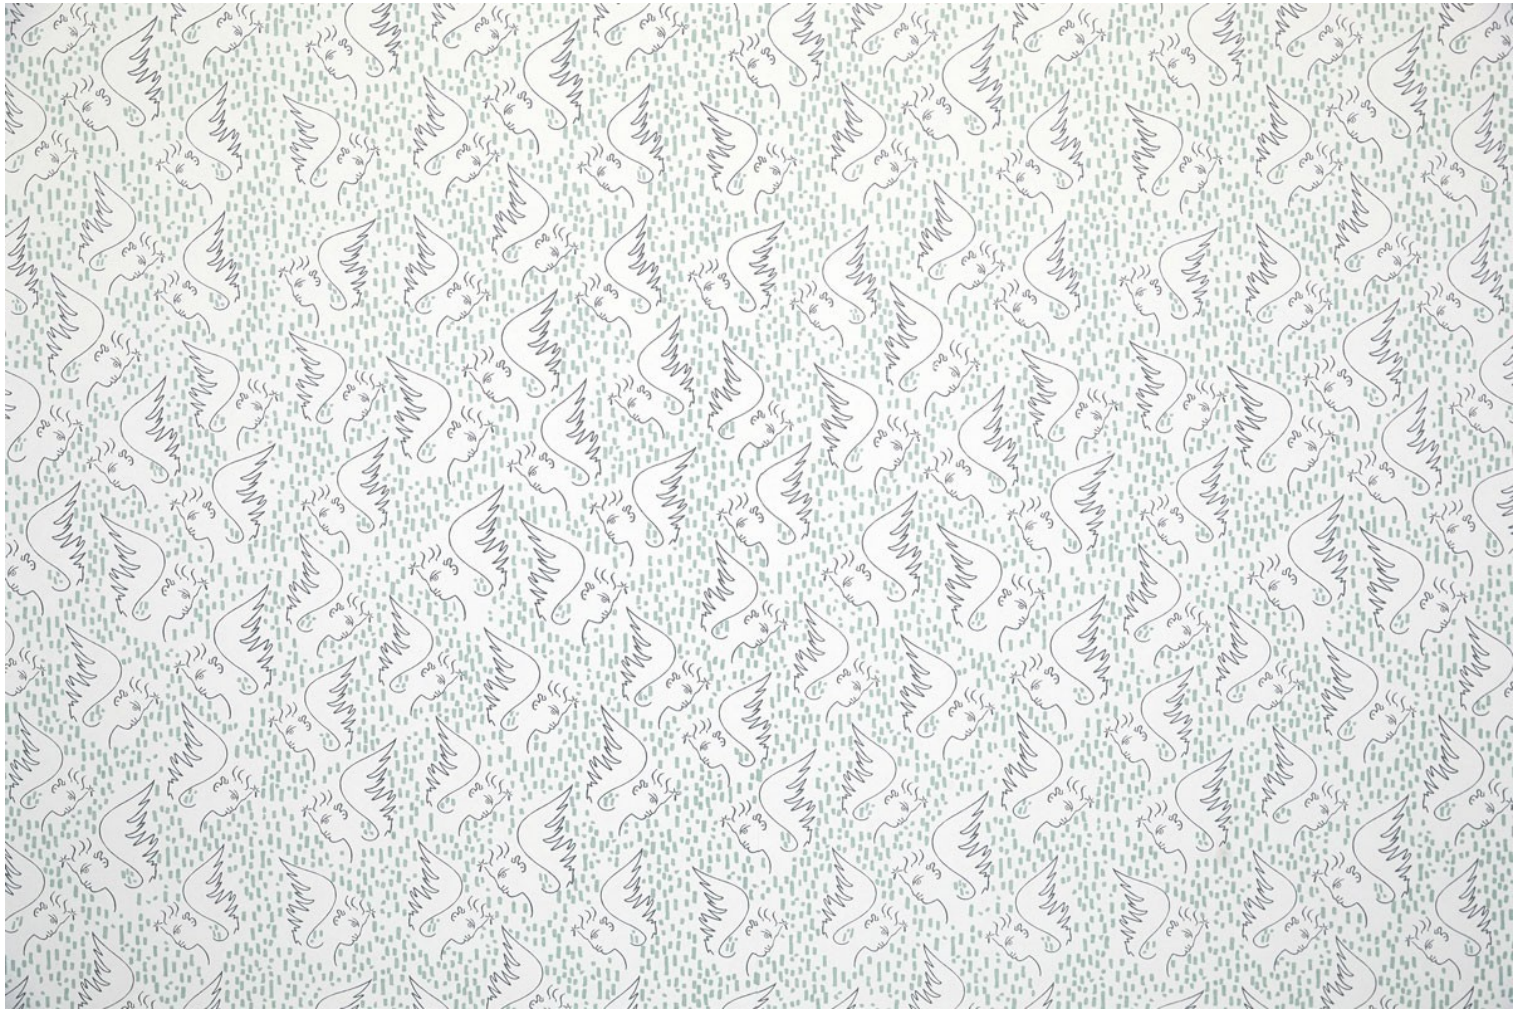

FIGURE D'ANGE - CELADON

6466-03

A fresh and delicate all-over motif that is very representative of Jean Cocteau's work. He frequently evoked the human need to attribute a human face to the absolute, particularly through the use of angelic representations. This wallpaper is created in silkscreen on non woven backing with a matte finish. A slight relief along the line of the angel contrasts with an elegant glittery light on the small background pattern.

Collection	CHAPITRE 2 - JEAN COCTEAU
------------	---------------------------

Brand	LELIEVRE
-------	----------

TECHNICAL DATA

Composition	Non woven
-------------	-----------

Width	70 cm
-------	-------

Repeat cut	No
------------	----

LELIEVRE

PARIS

Available colours

6466-01
**FIGURE D'ANGE -
BLEU**

6466-02
**FIGURE D'ANGE-
IVOIRE BRONZE**

6466-03
**FIGURE D'ANGE -
CELADON**

FIGURE D'ANGE - CELADON

6466-03