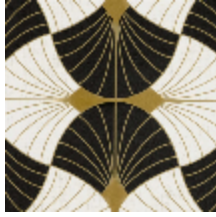

6480-02
GATSBY - OR