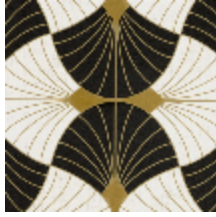

LELIEVRE

PARIS

GATSBY - OR

6480-02

GATSBY is a non-woven digital print wallpaper in a matt finish featuring a pattern in the same proportions as FABELLA. Delivering a faux textile 'trompe l'oeil' effect, it is available in a bold colourway traditional of Art Deco, and in two natural colourways in light and radiant tones. | Design: Maison Leleu

LELIEVRE

PARIS

LELIEVRE

PARIS

lelievreparis.com
contact@lelievreparis.com

Available colours

6480-01
**GATSBY -
NATUREL**

6480-02
GATSBY - OR