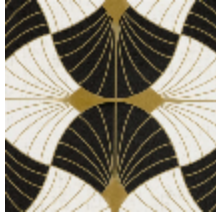

## GATSBY - OR

6480-02

GATSBY is a non-woven digital print wallpaper in a matt finish featuring a pattern in the same proportions as FABELLA. Delivering a faux textile 'trompe l'oeil' effect, it is available in a bold colourway traditional of Art Deco, and in two natural colourways in light and radiant tones. | Design: Maison Leleu

## Available colours

6480-01  
**GATSBY -  
NATUREL**

6480-02  
**GATSBY - OR**

6480-03  
**GATSBY - NUAGE**

**GATSBY - OR**

6480-02