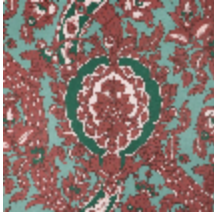

LELIEVRE

PARIS

MALVINA - NATUREL

6482-01

MALVINA is non-woven digital print wallpaper created with a slightly pearly finish and a Japanese paper feel. Available in three colourways: the original, the coordinated Naturel and a third option deliberately reversed with bronze over a black background. | Design: Maison Leleu

6482-01
**MALVINA -
NATUREL**

6482-02
**MALVINA -
AMAZONIE**

6482-03
MALVINA - BOISÉ

MALVINA - NATUREL

6482-01