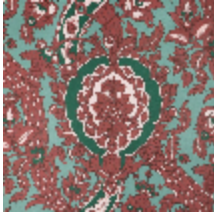

MALVINA - AMAZONIE

6482-02

MALVINA is non-woven digital print wallpaper created with a slightly pearly finish and a Japanese paper feel. Available in three colourways: the original, the coordinated Naturel and a third option deliberately reversed with bronze over a black background. | Design: Maison Leleu

6482-01
**MALVINA -
NATUREL**

6482-02
**MALVINA -
AMAZONIE**

6482-03
MALVINA - BOISÉ

MALVINA - AMAZONIE

6482-02