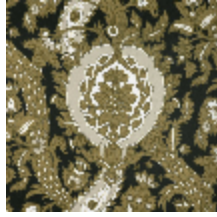

MALVINA - AMAZONIE

6482-02

MALVINA is non-woven digital print wallpaper created with a slightly pearly finish and a Japanese paper feel. Available in three colourways: the original, the coordinated Naturel and a third option deliberately reversed with bronze over a black background. | Design: Maison Leleu

6482-01
**MALVINA -
NATUREL**

6482-02
**MALVINA -
AMAZONIE**

6482-03
MALVINA - BOISÉ

MALVINA - AMAZONIE

6482-02