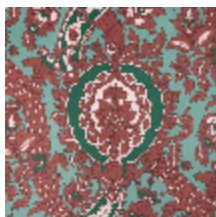

LELIEVRE

PARIS

MALVINA - BOISÉ

6482-03

MALVINA is non-woven digital print wallpaper created with a slightly pearly finish and a Japanese paper feel. Available in three colourways: the original, the coordinated Naturel and a third option deliberately reversed with bronze over a black background. | Design: Maison Leleu

6482-01
**MALVINA -
NATUREL**

6482-02
**MALVINA -
AMAZONIE**

6482-03
MALVINA - BOISÉ

MALVINA - BOISÉ

6482-03