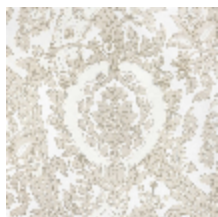

LELIEVRE

PARIS

MALVINA - BOISÉ

6482-03

MALVINA is non-woven digital print wallpaper created with a slightly pearly finish and a Japanese paper feel. Available in three colourways: the original, the coordinated Naturel and a third option deliberately reversed with bronze over a black background. | Design: Maison Leleu

6482-01
**MALVINA -
NATUREL**

6482-02
**MALVINA -
AMAZONIE**

6482-03
MALVINA - BOISÉ

MALVINA - BOISÉ

6482-03