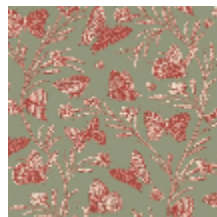

SÉRÉNADE - NATUREL

6493-01

Inspired by the FLÂNERIE fabric (4270), SÉRÉNADE wallpaper is a magnificent two-tone wallpaper with butterflies and flowers, in the spirit of an engraving.

Collection	BELLE ÉPOQUE
------------	--------------

Fire rating	B-s1-d0
-------------	---------

LELIEVRE

PARIS

Available colours

6493-01
**SÉRÉNADE -
NATUREL**

6493-02
**SÉRÉNADE -
BOUDOIR**

6493-03
**SÉRÉNADE -
PRINTEMPS**

6493-04
**SÉRÉNADE -
GRAVURE**

6493-05
**SÉRÉNADE -
ENCRE**

LELIEVRE

PARIS

SÉRÉNADE - NATUREL

6493-01