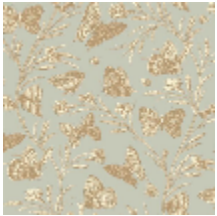

6493-01
**SÉRÉNADE -
NATUREL**