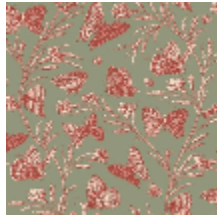

SÉRÉNADE - NATUREL

6493-01

SÉRÉNADE is a magnificent two-tone wallpaper adorned with butterflies and flowers, based on an original archive of a toile de Jouy, in the spirit of an engraving.

Collection	BELLE ÉPOQUE
------------	--------------

Fire rating	B-s1,d0
-------------	---------

LELIEVRE

PARIS

Available colours

6493-01
**SÉRÉNADE -
NATUREL**

6493-02
**SÉRÉNADE -
BOUDOIR**

6493-03
**SÉRÉNADE -
PRINTEMPS**

6493-04
**SÉRÉNADE -
GRAVURE**

6493-05
**SÉRÉNADE -
ENCRE**

LELIEVRE

PARIS

SÉRÉNADE - NATUREL

6493-01