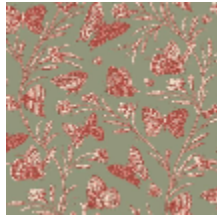

SÉRÉNADE - NATUREL

6493-01

Inspired by the FLÂNERIE fabric (4270), SÉRÉNADE wallpaper is a magnificent two-tone wallpaper with butterflies and flowers, in the spirit of an engraving.

Collection	BELLE ÉPOQUE
------------	--------------

Fire rating	B-s1,d0
-------------	---------

LELIEVRE

PARIS

Available colours

6493-01
**SÉRÉNADE -
NATUREL**

6493-02
**SÉRÉNADE -
BOUDOIR**

6493-03
**SÉRÉNADE -
PRINTEMPS**

6493-04
**SÉRÉNADE -
GRAVURE**

6493-05
**SÉRÉNADE -
ENCRE**

LELIEVRE

PARIS

SÉRÉNADE - NATUREL

6493-01