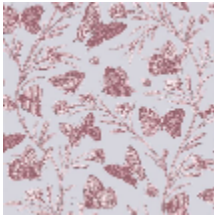

SÉRÉNADE - NATUREL

6493-01

SÉRÉNADE is a magnificent two-tone wallpaper adorned with butterflies and flowers, based on an original archive of a toile de Jouy, in the spirit of an engraving.

Collection	BELLE ÉPOQUE
------------	--------------

Brand	QUENIN
-------	--------

TECHNICAL DATA

Composition	Non woven
-------------	-----------

Width	70 cm
-------	-------

Repeat cut	No
------------	----

Vertical repeat	64 cm
-----------------	-------

Weight / Linear metre	180 g
-----------------------	-------

Fire rating	B-s1,d0
-------------	---------

LELIEVRE

PARIS

Available colours

6493-01
**SÉRÉNADE -
NATUREL**

6493-02
**SÉRÉNADE -
BOUDOIR**

6493-03
**SÉRÉNADE -
PRINTEMPS**

6493-04
**SÉRÉNADE -
GRAVURE**

6493-05
**SÉRÉNADE -
ENCRE**

LELIEVRE

PARIS

SÉRÉNADE - NATUREL

6493-01