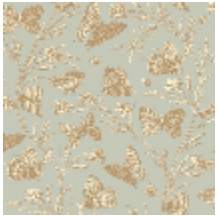

SÉRÉNADE - NATUREL

6493-01

SÉRÉNADE is a magnificent two-tone wallpaper adorned with butterflies and flowers, based on an original archive of a toile de Jouy, in the spirit of an engraving.

Collection	BELLE ÉPOQUE
------------	--------------

Brand	QUENIN
-------	--------

TECHNICAL DATA

Composition	Non woven
-------------	-----------

Width	70 cm
-------	-------

Repeat cut	No
------------	----

Vertical repeat	64 cm
-----------------	-------

Weight / Linear metre	180 g
-----------------------	-------

Fire rating	B-s1,d0
-------------	---------

LELIEVRE

PARIS

Available colours

6493-01
**SÉRÉNADE -
NATUREL**

6493-02
**SÉRÉNADE -
BOUDOIR**

6493-03
**SÉRÉNADE -
PRINTEMPS**

6493-04
**SÉRÉNADE -
GRAVURE**