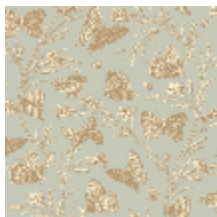

SÉRÉNADE - NATUREL

6493-01

Inspired by the FLÂNERIE fabric (4270), SÉRÉNADE wallpaper is a magnificent two-tone wallpaper with butterflies and flowers, in the spirit of an engraving.

Collection	BELLE ÉPOQUE
------------	--------------

Brand	QUENIN
-------	--------

TECHNICAL DATA

Composition	Non woven
-------------	-----------

Width	70 cm
-------	-------

Repeat cut	No
------------	----

Vertical repeat	64 cm
-----------------	-------

Weight / Linear metre	180 g
-----------------------	-------

Fire rating	B-s1-d0
-------------	---------

LELIEVRE

PARIS

Available colours

6493-01
**SÉRÉNADE -
NATUREL**

6493-02
**SÉRÉNADE -
BOUDOIR**

6493-03
**SÉRÉNADE -
PRINTEMPS**

6493-04
**SÉRÉNADE -
GRAVURE**