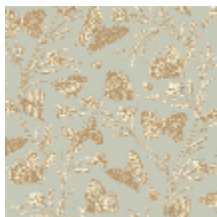

SÉRÉNADE - BOUDOIR

6493-02

SÉRÉNADE is a magnificent two-tone wallpaper adorned with butterflies and flowers, based on an original archive of a toile de Jouy, in the spirit of an engraving.

Collection	BELLE ÉPOQUE
------------	--------------

Brand	QUENIN
-------	--------

TECHNICAL DATA

Composition	Non woven
-------------	-----------

Width	70 cm
-------	-------

Repeat cut	No
------------	----

Vertical repeat	64 cm
-----------------	-------

Weight / Linear metre	180 g
-----------------------	-------

Fire rating	B-s1,d0
-------------	---------

LELIEVRE

PARIS

Available colours

6493-01
**SÉRÉNADE -
NATUREL**

6493-02
**SÉRÉNADE -
BOUDOIR**

6493-03
**SÉRÉNADE -
PRINTEMPS**

6493-04
**SÉRÉNADE -
GRAVURE**