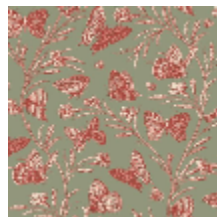

SÉRÉNADE - BOUDOIR

6493-02

SÉRÉNADE is a magnificent two-tone wallpaper adorned with butterflies and flowers, based on an original archive of a toile de Jouy, in the spirit of an engraving.

Collection	BELLE ÉPOQUE
------------	--------------

Fire rating	B-s1,d0
-------------	---------

LELIEVRE

PARIS

Available colours

6493-01
**SÉRÉNADE -
NATUREL**

6493-02
**SÉRÉNADE -
BOUDOIR**

6493-03
**SÉRÉNADE -
PRINTEMPS**

6493-04
**SÉRÉNADE -
GRAVURE**