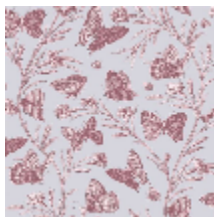

SÉRÉNADE - BOUDOIR

6493-02

SÉRÉNADE is a magnificent two-tone wallpaper adorned with butterflies and flowers, based on an original archive of a toile de Jouy, in the spirit of an engraving.

Collection	BELLE ÉPOQUE
------------	--------------

Brand	QUENIN
-------	--------

TECHNICAL DATA

Composition	Non woven
-------------	-----------

Width	70 cm
-------	-------

Repeat cut	No
------------	----

Vertical repeat	64 cm
-----------------	-------

Weight / Linear metre	180 g
-----------------------	-------

Fire rating	B-s1,d0
-------------	---------

LELIEVRE

PARIS

Available colours

6493-01
**SÉRÉNADE -
NATUREL**

6493-02
**SÉRÉNADE -
BOUDOIR**

6493-03
**SÉRÉNADE -
PRINTEMPS**

6493-04
**SÉRÉNADE -
GRAVURE**