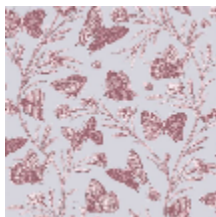

SÉRÉNADE - PRINTEMPS

6493-03

SÉRÉNADE is a magnificent two-tone wallpaper adorned with butterflies and flowers, based on an original archive of a toile de Jouy, in the spirit of an engraving.

Collection	BELLE ÉPOQUE
------------	--------------

Fire rating	B-s1,d0
-------------	---------

LELIEVRE

PARIS

Available colours

6493-01
**SÉRÉNADE -
NATUREL**

6493-02
**SÉRÉNADE -
BOUDOIR**

6493-03
**SÉRÉNADE -
PRINTEMPS**

6493-04
**SÉRÉNADE -
GRAVURE**

6493-05
**SÉRÉNADE -
ENCRE**

LELIEVRE

PARIS

SÉRÉNADE - PRINTEMPS

6493-03