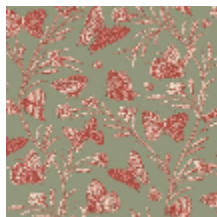

SÉRÉNADE - PRINTEMPS

6493-03

SÉRÉNADE is a magnificent two-tone wallpaper adorned with butterflies and flowers, based on an original archive of a toile de Jouy, in the spirit of an engraving.

Collection	BELLE ÉPOQUE
------------	--------------

Fire rating	B-s1,d0
-------------	---------

LELIEVRE

PARIS

Available colours

6493-01
**SÉRÉNADE -
NATUREL**

6493-02
**SÉRÉNADE -
BOUDOIR**

6493-03
**SÉRÉNADE -
PRINTEMPS**

6493-04
**SÉRÉNADE -
GRAVURE**

6493-05
**SÉRÉNADE -
ENCRE**

LELIEVRE

PARIS

SÉRÉNADE - PRINTEMPS

6493-03