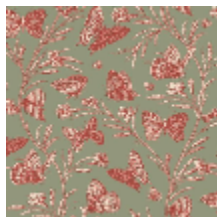

SÉRÉNADE - GRAVURE

6493-04

SÉRÉNADE is a magnificent two-tone wallpaper adorned with butterflies and flowers, based on an original archive of a toile de Jouy, in the spirit of an engraving.

Collection	BELLE ÉPOQUE
------------	--------------

Fire rating	B-s1,d0
-------------	---------

LELIEVRE

PARIS

Available colours

6493-01
**SÉRÉNADE -
NATUREL**

6493-02
**SÉRÉNADE -
BOUDOIR**

6493-03
**SÉRÉNADE -
PRINTEMPS**

6493-04
**SÉRÉNADE -
GRAVURE**

6493-05
**SÉRÉNADE -
ENCRE**

LELIEVRE

PARIS

SÉRÉNADE - GRAVURE

6493-04