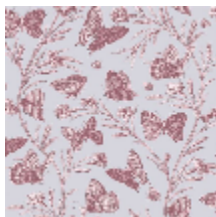

SÉRÉNADE - GRAVURE

6493-04

SÉRÉNADE is a magnificent two-tone wallpaper adorned with butterflies and flowers, based on an original archive of a toile de Jouy, in the spirit of an engraving.

Collection	BELLE ÉPOQUE
------------	--------------

Fire rating	B-s1,d0
-------------	---------

LELIEVRE

PARIS

Available colours

6493-01
**SÉRÉNADE -
NATUREL**

6493-02
**SÉRÉNADE -
BOUDOIR**

6493-03
**SÉRÉNADE -
PRINTEMPS**

6493-04
**SÉRÉNADE -
GRAVURE**

6493-05
**SÉRÉNADE -
ENCRE**

LELIEVRE

PARIS

SÉRÉNADE - GRAVURE

6493-04