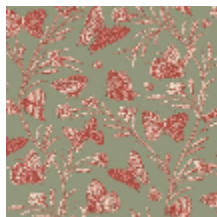

SÉRÉNADE - GRAVURE

6493-04

Inspired by the FLÂNERIE fabric (4270), SÉRÉNADE wallpaper is a magnificent two-tone wallpaper with butterflies and flowers, in the spirit of an engraving.

Collection	BELLE ÉPOQUE
------------	--------------

Fire rating	B-s1-d0
-------------	---------

LELIEVRE

PARIS

Available colours

6493-01
**SÉRÉNADE -
NATUREL**

6493-02
**SÉRÉNADE -
BOUDOIR**

6493-03
**SÉRÉNADE -
PRINTEMPS**

6493-04
**SÉRÉNADE -
GRAVURE**

6493-05
**SÉRÉNADE -
ENCRE**

LELIEVRE

PARIS

SÉRÉNADE - GRAVURE

6493-04