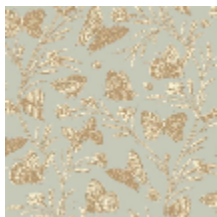

SÉRÉNADE - GRAVURE

6493-04

SÉRÉNADE is a magnificent two-tone wallpaper adorned with butterflies and flowers, based on an original archive of a toile de Jouy, in the spirit of an engraving.

Collection	BELLE ÉPOQUE
------------	--------------

Brand	QUENIN
-------	--------

TECHNICAL DATA

Composition	Non woven
-------------	-----------

Width	70 cm
-------	-------

Repeat cut	No
------------	----

Vertical repeat	64 cm
-----------------	-------

Weight / Linear metre	180 g
-----------------------	-------

Fire rating	B-s1,d0
-------------	---------

LELIEVRE

PARIS

Available colours

6493-01
**SÉRÉNADE -
NATUREL**

6493-02
**SÉRÉNADE -
BOUDOIR**

6493-03
**SÉRÉNADE -
PRINTEMPS**

6493-04
**SÉRÉNADE -
GRAVURE**