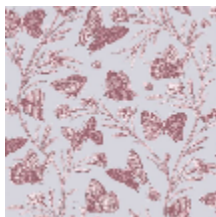

SÉRÉNADE - GRAVURE

6493-04

Inspired by the FLÂNERIE fabric (4270), SÉRÉNADE wallpaper is a magnificent two-tone wallpaper with butterflies and flowers, in the spirit of an engraving.

Collection	BELLE ÉPOQUE
------------	--------------

Fire rating	B-s1-d0
-------------	---------

LELIEVRE

PARIS

Available colours

6493-01
**SÉRÉNADE -
NATUREL**

6493-02
**SÉRÉNADE -
BOUDOIR**

6493-03
**SÉRÉNADE -
PRINTEMPS**

6493-04
**SÉRÉNADE -
GRAVURE**

6493-05
**SÉRÉNADE -
ENCRE**

LELIEVRE

PARIS

SÉRÉNADE - GRAVURE

6493-04