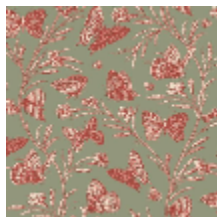

LELIEVRE

PARIS

SÉRÉNADE - ENCRE

6493-05

SÉRÉNADE is a magnificent two-tone wallpaper adorned with butterflies and flowers, based on an original archive of a toile de Jouy, in the spirit of an engraving.

Collection	BELLE ÉPOQUE
------------	--------------

Fire rating	B-s1,d0
-------------	---------

LELIEVRE

PARIS

Available colours

6493-01
**SÉRÉNADE -
NATUREL**

6493-02
**SÉRÉNADE -
BOUDOIR**

6493-03
**SÉRÉNADE -
PRINTEMPS**

6493-04
**SÉRÉNADE -
GRAVURE**