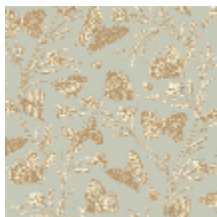

LELIEVRE

PARIS

SÉRÉNADE - ENCRE

6493-05

SÉRÉNADE is a magnificent two-tone wallpaper adorned with butterflies and flowers, based on an original archive of a toile de Jouy, in the spirit of an engraving.

Collection	BELLE ÉPOQUE
------------	--------------

Brand	QUENIN
-------	--------

TECHNICAL DATA

Composition	Non woven
-------------	-----------

Width	70 cm
-------	-------

Repeat cut	No
------------	----

Vertical repeat	64 cm
-----------------	-------

Weight / Linear metre	180 g
-----------------------	-------

Fire rating	B-s1,d0
-------------	---------

LELIEVRE

PARIS

Available colours

6493-01
**SÉRÉNADE -
NATUREL**

6493-02
**SÉRÉNADE -
BOUDOIR**

6493-03
**SÉRÉNADE -
PRINTEMPS**

6493-04
**SÉRÉNADE -
GRAVURE**