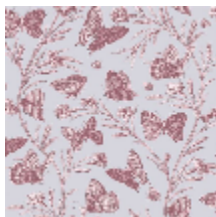

LELIEVRE

PARIS

SÉRÉNADE - ENCRE

6493-05

SÉRÉNADE is a magnificent two-tone wallpaper adorned with butterflies and flowers, based on an original archive of a toile de Jouy, in the spirit of an engraving.

Collection	BELLE ÉPOQUE
------------	--------------

Fire rating	B-s1,d0
-------------	---------

LELIEVRE

PARIS

Available colours

6493-01
**SÉRÉNADE -
NATUREL**

6493-02
**SÉRÉNADE -
BOUDOIR**

6493-03
**SÉRÉNADE -
PRINTEMPS**

6493-04
**SÉRÉNADE -
GRAVURE**