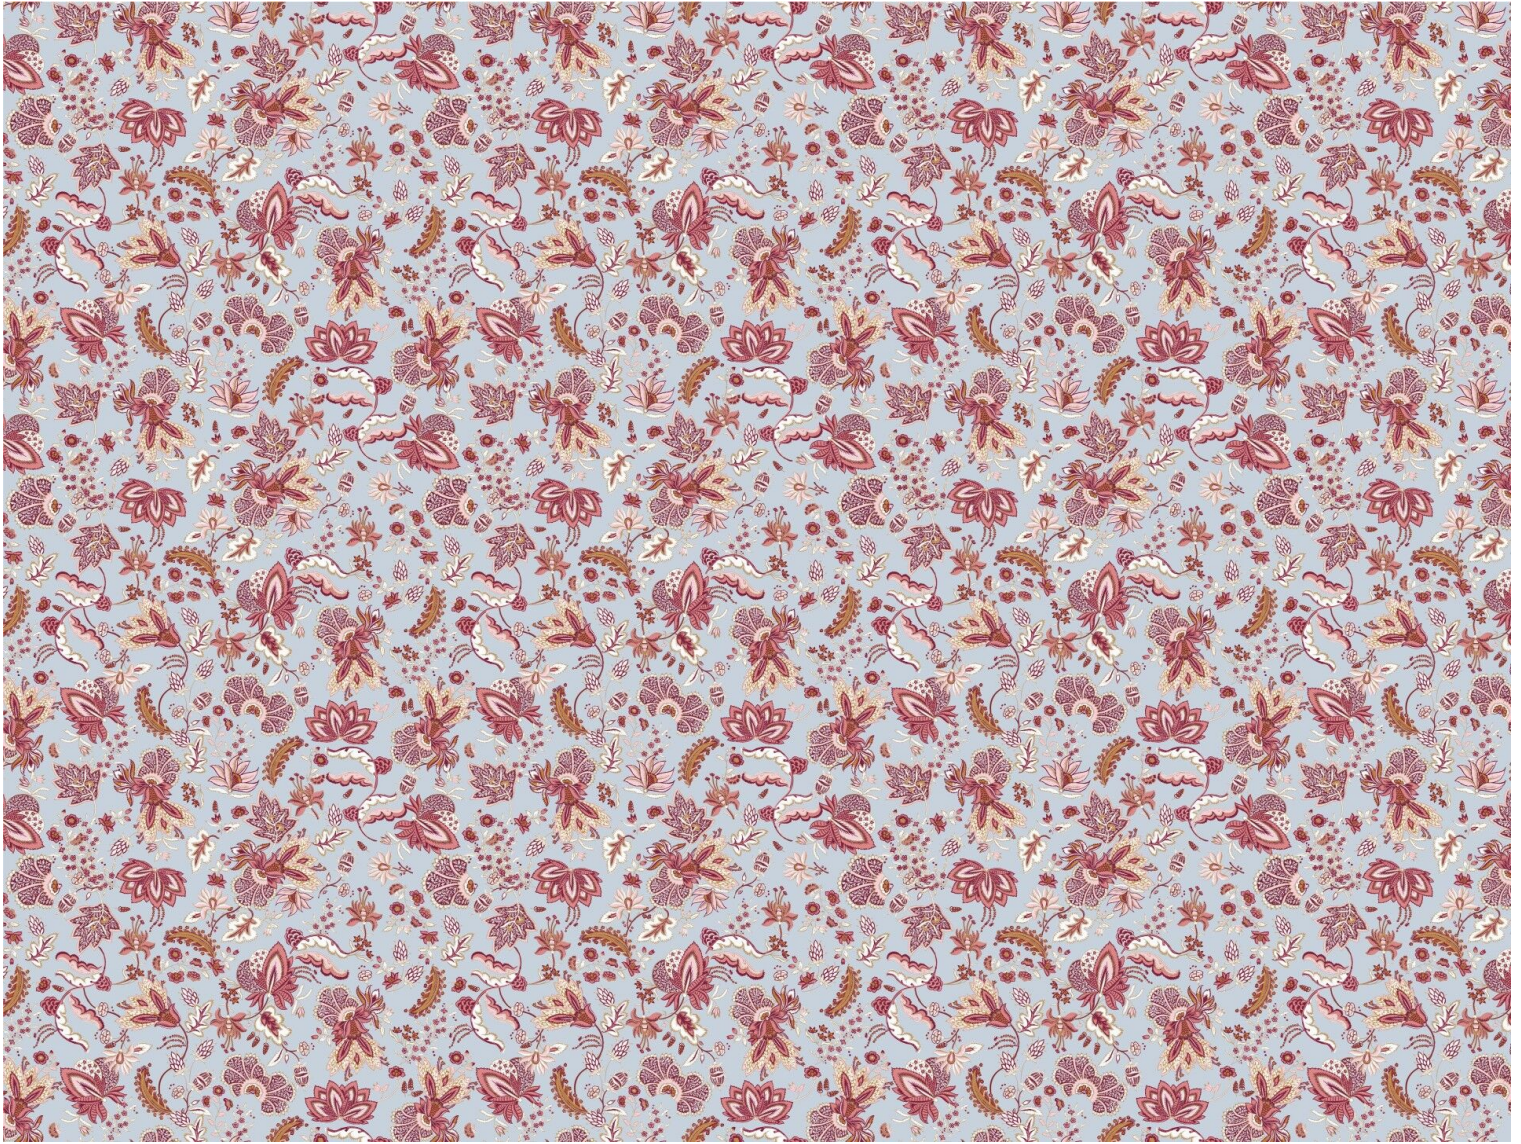

LELIEVRE

PARIS

Available colours