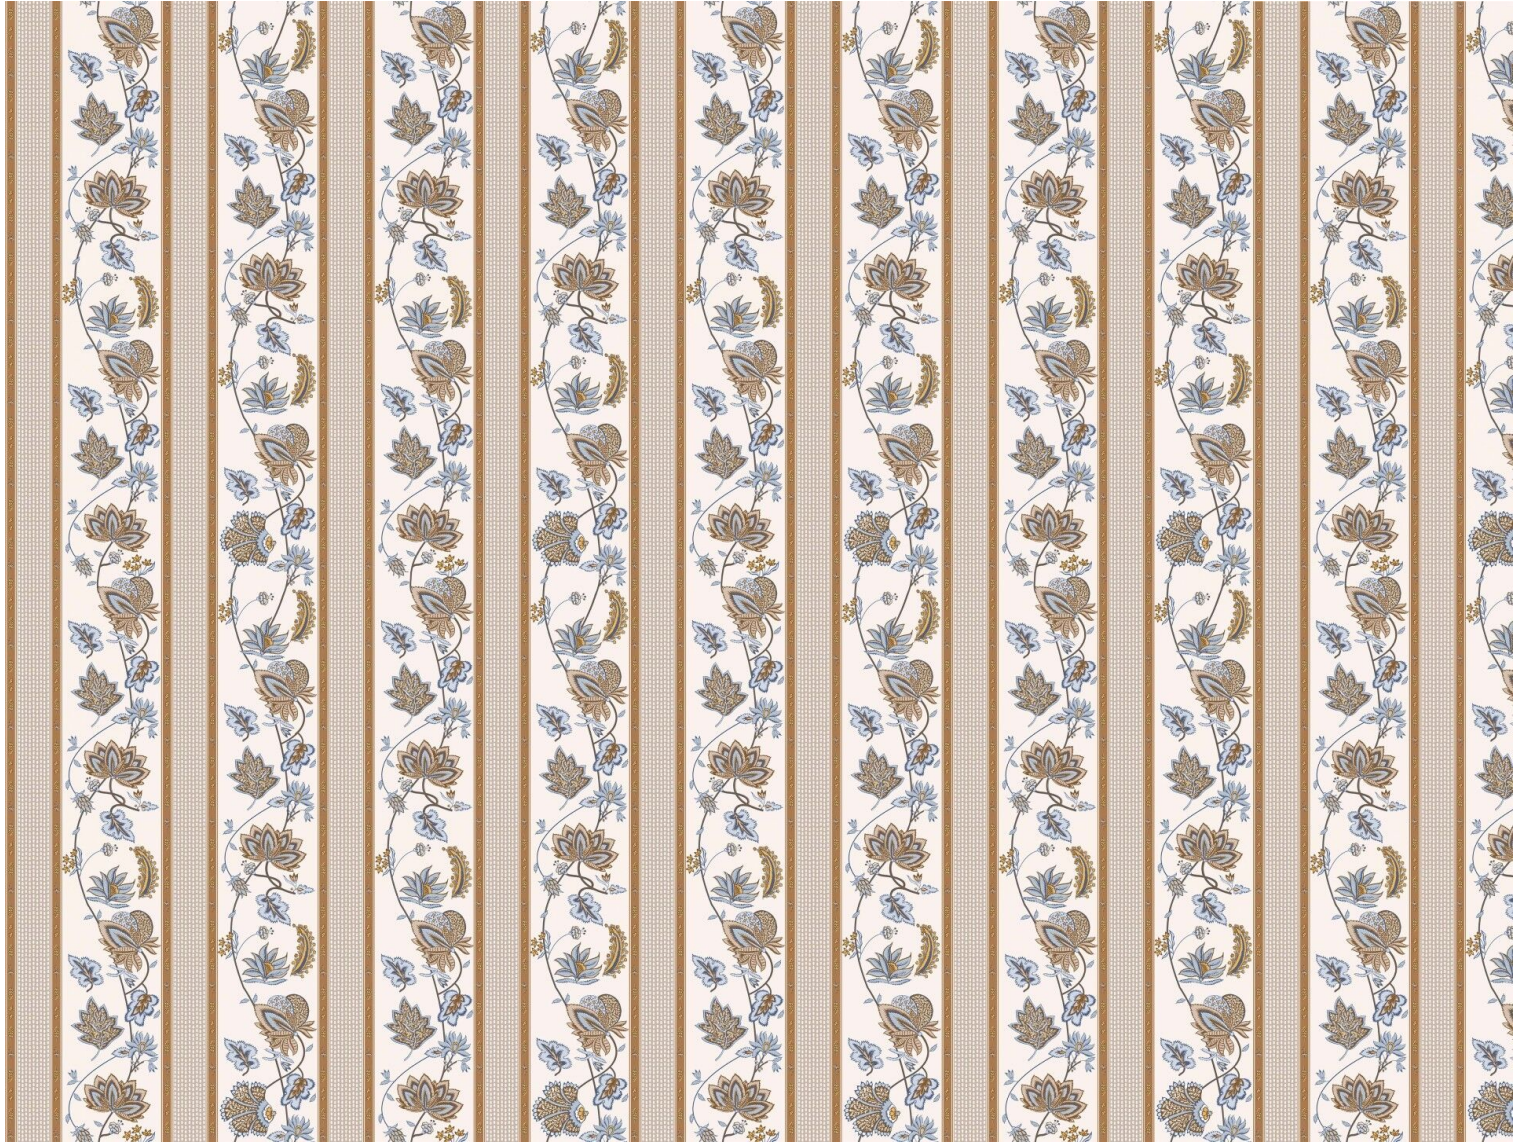

**AGLAÉ - NATUREL**

6495-01

The AGLAÉ wallpaper, a stripe with an floral indienne from a Quenin archive, goes wonderfully with the CONSTANCE wallpaper (6495).

---

Collection	BELLE ÉPOQUE
------------	--------------

---

Brand	QUENIN
-------	--------

---

**TECHNICAL DATA**

---

Composition	Non woven
-------------	-----------

---

Width	70 cm
-------	-------

## Available colours

6495-01  
**AGLAÉ - NATUREL**

6495-02  
**AGLAÉ -  
BOUDOIR**

6495-03  
**AGLAÉ -  
PRINTEMPS**

6495-04  
**AGLAÉ - GRIOTTE**

**AGLAÉ - NATUREL**

6495-01