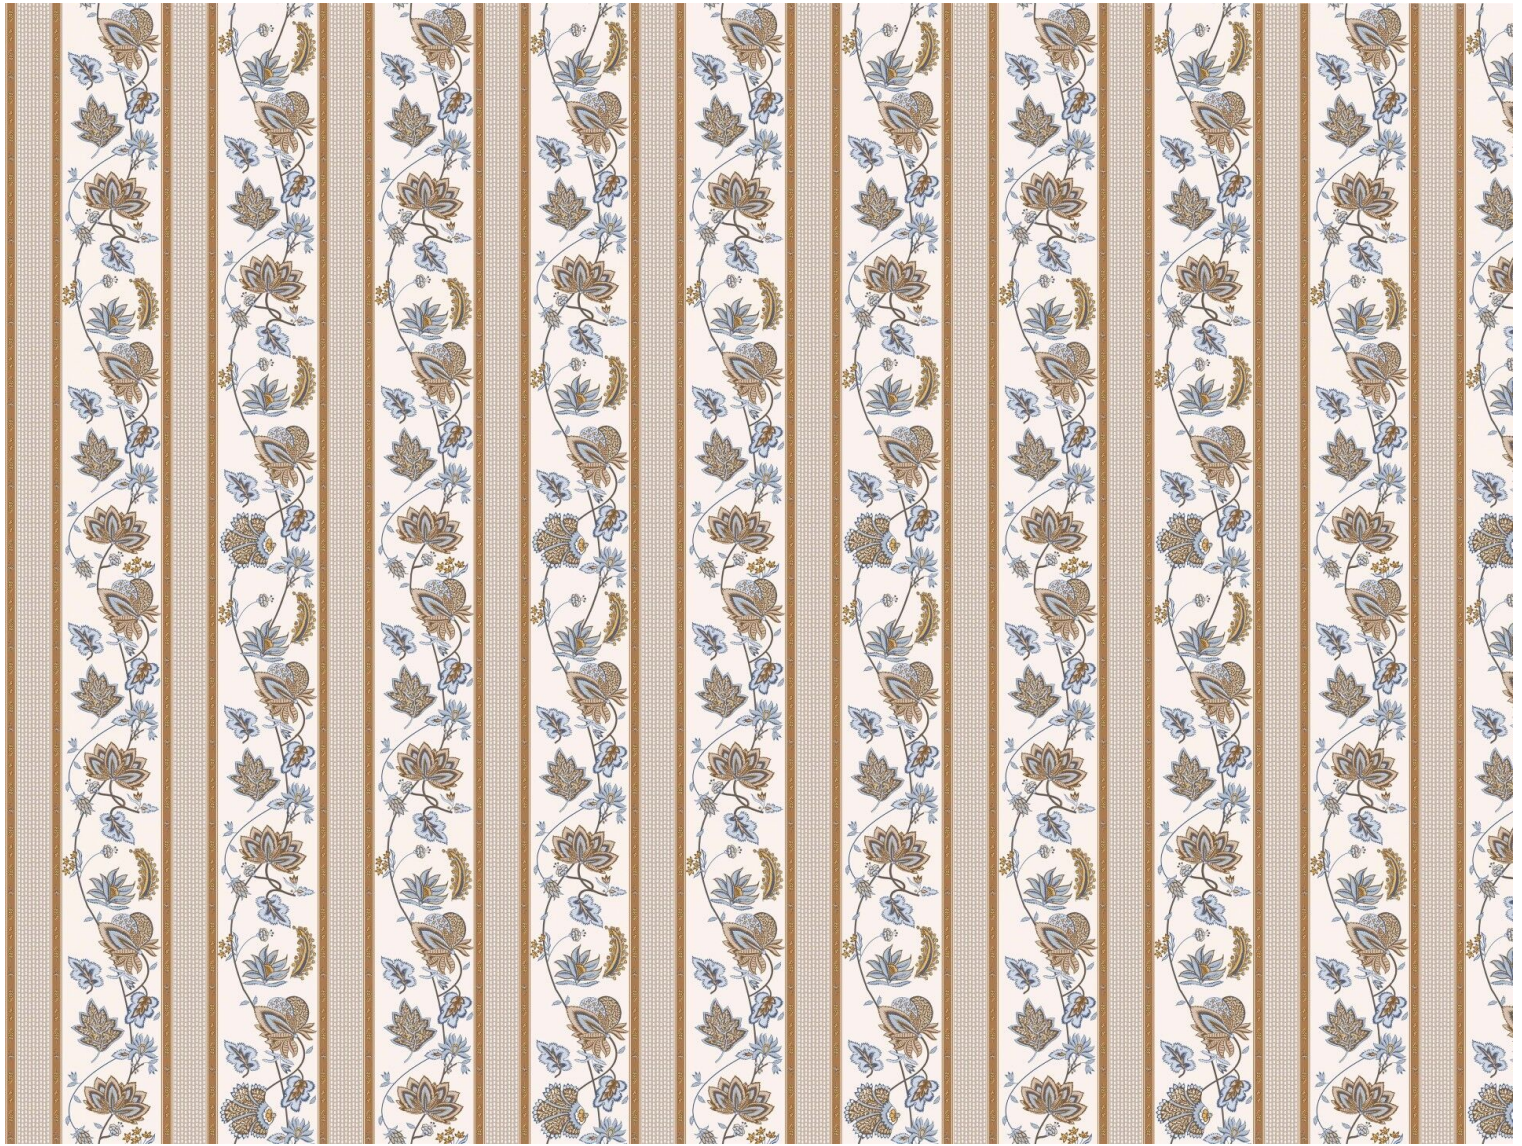

LELIEVRE

PARIS

Available colours