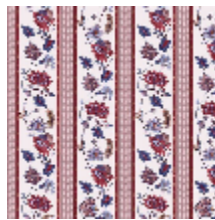

AGLAÉ - BOUDOIR

6495-02

The AGLAÉ wallpaper, a stripe with an floral indienne from a Quenin archive, goes wonderfully with the CONSTANCE wallpaper (6495).

Collection	BELLE ÉPOQUE
------------	--------------

Fire rating	B-s1,d0
-------------	---------

LELIEVRE

PARIS

Available colours

6495-01
AGLAÉ - NATUREL

6495-02
**AGLAÉ -
BOUDOIR**

6495-03
**AGLAÉ -
PRINTEMPS**

6495-04
AGLAÉ - GRIOTTE