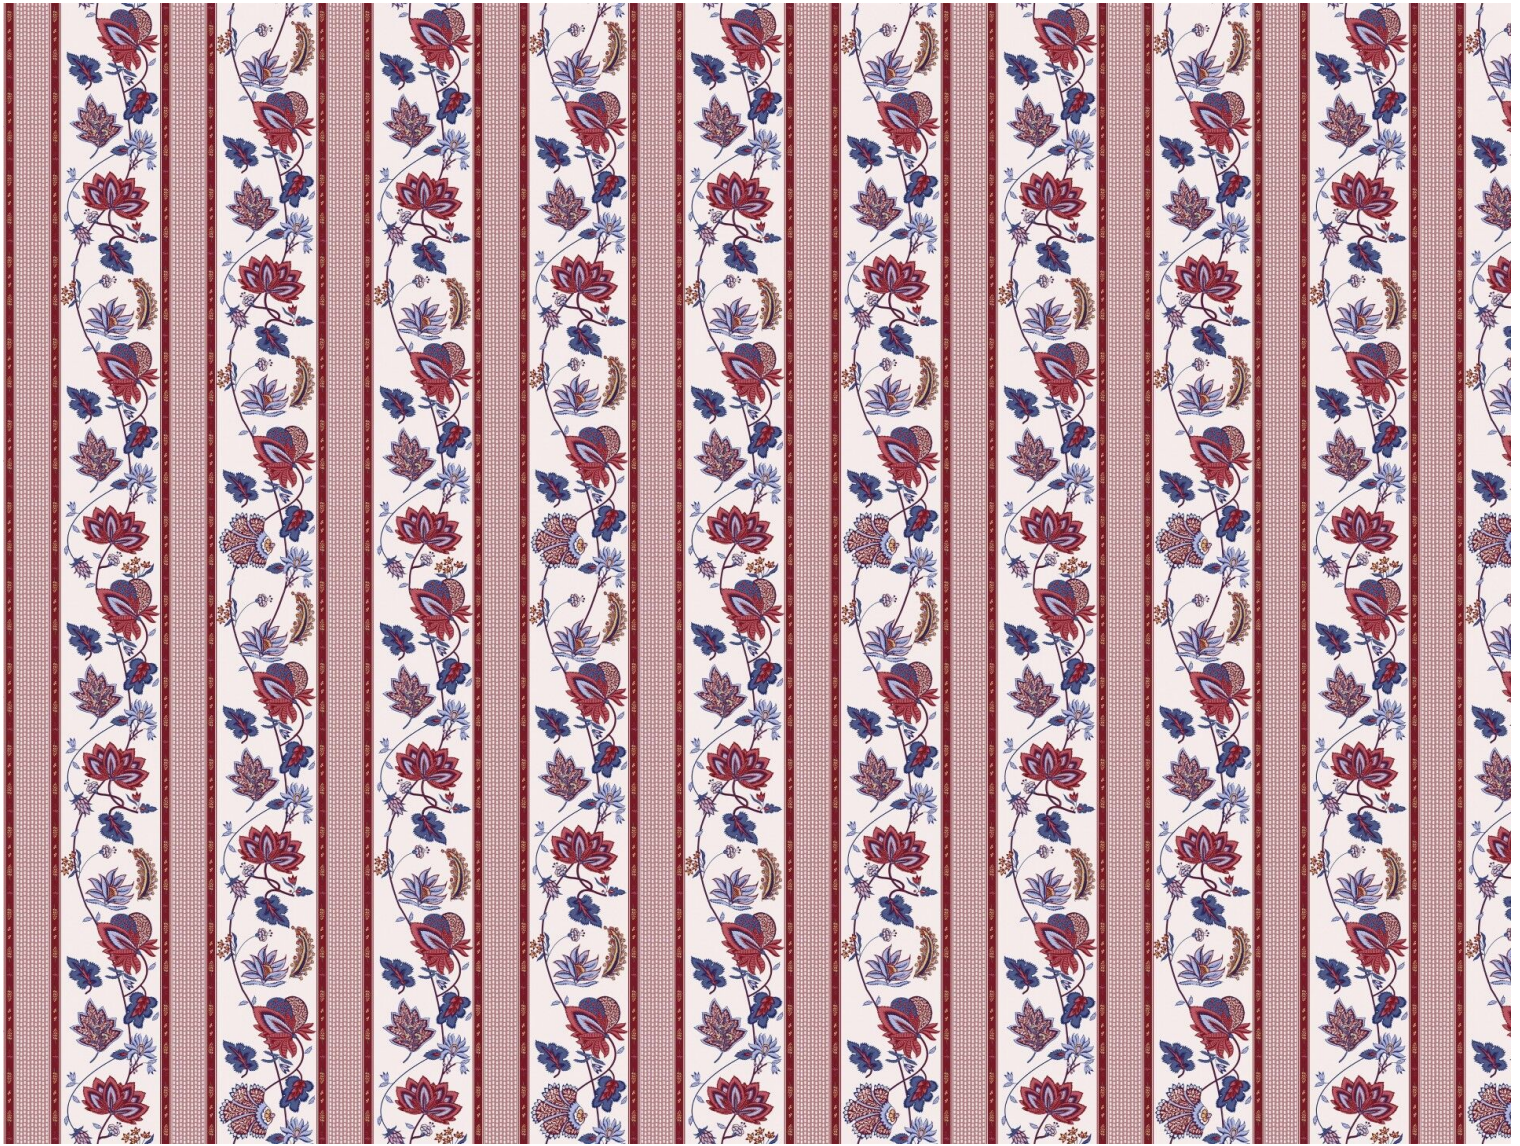

LELIEVRE

PARIS

Available colours