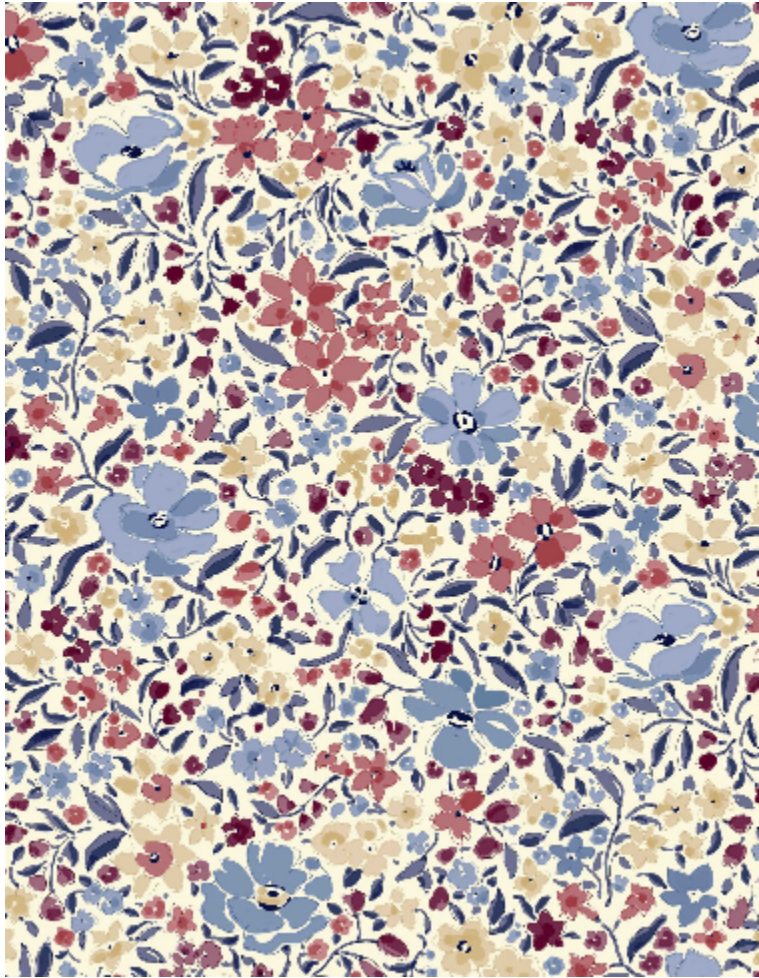

FLEURETTES - GRIOTTE

6496-04

Fresh and contemporary, the FLEURETTES wallpaper has been worked like a watercolour drawing, where the play of colours, contrasts and transparency reveal a brushstroke effect.

Collection	BELLE ÉPOQUE
------------	--------------

Brand	QUENIN
-------	--------

TECHNICAL DATA

Composition	Non woven
-------------	-----------

Width	70 cm
-------	-------

Repeat cut	No
------------	----

Vertical repeat	32 cm
-----------------	-------