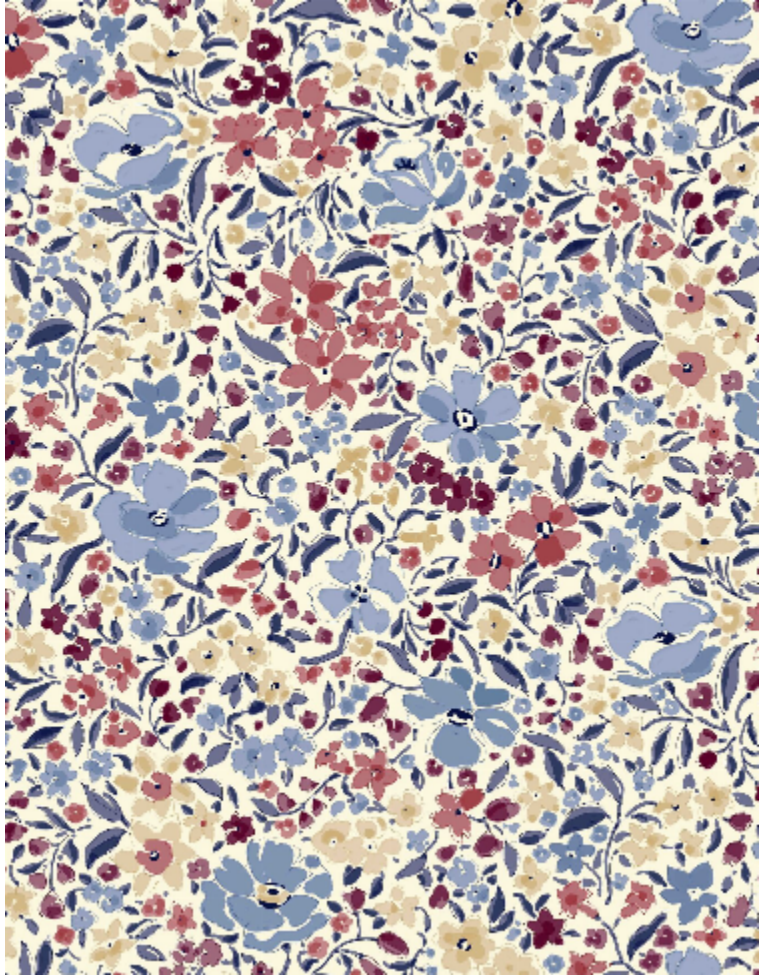

**FLEURETTES - GRIOTTE**

6496-04

Fresh and contemporary, the FLEURETTES wallpaper has been worked like a watercolour drawing, where the play of colours, contrasts and transparency reveal a brushstroke effect.

---

Collection	BELLE ÉPOQUE
------------	--------------

---

Brand	QUENIN
-------	--------

---

**TECHNICAL DATA**

---

Composition	Non woven
-------------	-----------