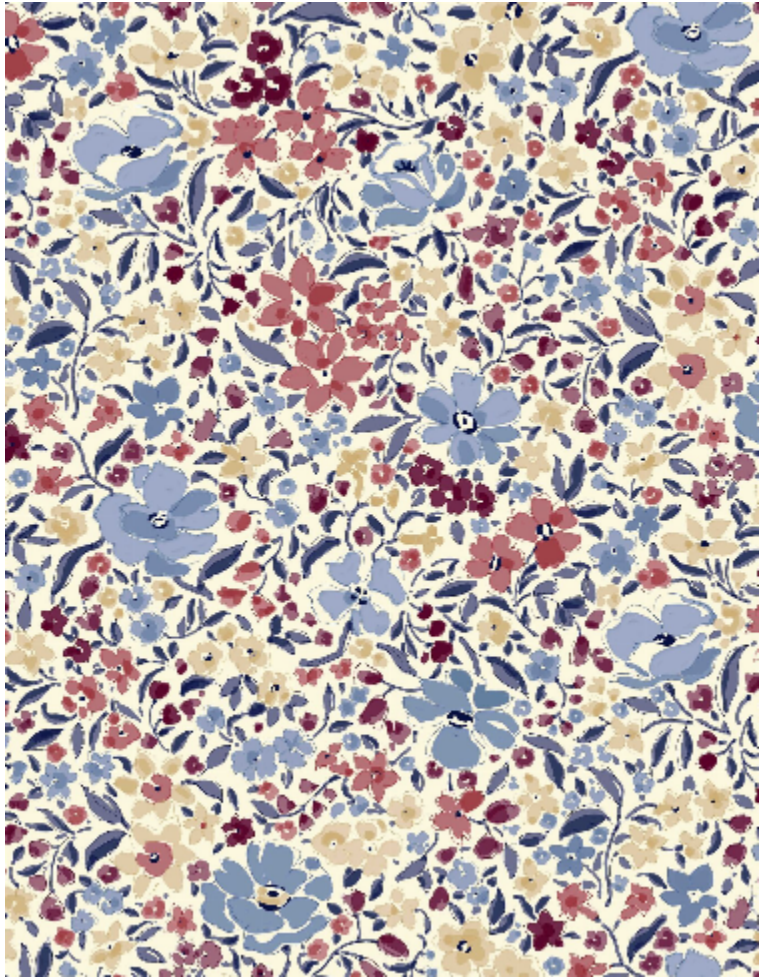

**FLEURETTES - GRIOTTE**

6496-04

Fresh and contemporary, the FLEURETTES wallpaper has been worked like a watercolour drawing, where the play of colours, contrasts and transparency reveal a brushstroke effect.

---

Collection	BELLE ÉPOQUE
------------	--------------

---

Brand	QUENIN
-------	--------

---

**TECHNICAL DATA**

---

Composition	Non woven
-------------	-----------