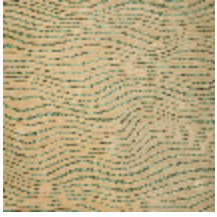

## TAPIS ONDES CELADON

6637-01

ONDES captures the subtle beauty of the channels left in the sand underwater, the discreet traces of the natural movements of the current. This hand-tufted rug evokes the play of shadows and light through the sheen of its background, where each wave reshapes the forms in the sand.

### TECHNICAL DATA

---

Type	Rug
------	-----

---

Composition	50% LAINE NZ - 50% TENCEL
-------------	---------------------------

---

Pile height	10-12 MM
-------------	----------

---

Use	Residential
-----	-------------

---

**Available colours**

6637-01  
**TAPIS ONDES  
CELADON**

6637-02  
**TAPIS ONDES  
DUNE**

**TAPIS ONDES CELADON**

6637-01