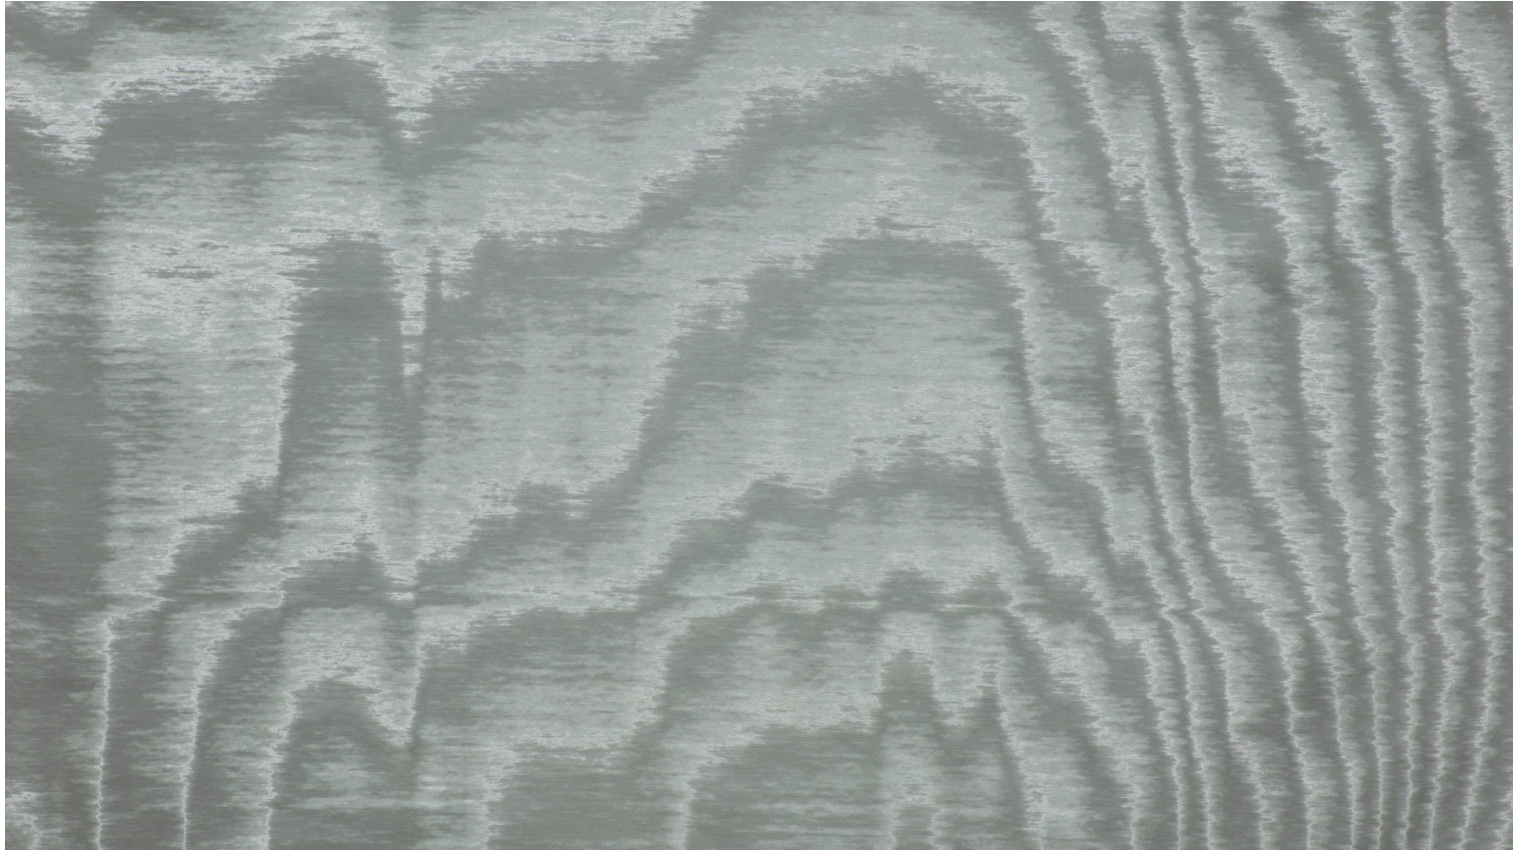

LELIEVRE

PARIS

lelievrepairs.com
contact@lelievrepairs.com