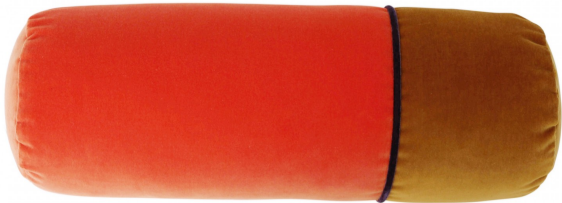

LELIEVRE

PARIS

RONDIN TUBE COURT CAPUCINE

7308-03

Two-coloured cushion with contrast piping. Removable cover. | Fabrics: Cosmos, Lana or Chaulnes | Design: José Lévy

Collection	JEUX DE SALON
------------	---------------

Brand	LELIEVRE
-------	----------

TECHNICAL DATA

Composition	Cotton 76% - Acrylic 10% - Wool 8% - Polyester 5%
-------------	--

Size	Ø15x42cm
------	----------

Care	   
------	---

LELIEVRE

PARIS

Available colours

7308-01
RONDIN TUBE
COURT GALET

7308-02
RONDIN TUBE
COURT NAUTILUS

7308-03
RONDIN TUBE
COURT
CAPUCINE

7308-04
RONDIN TUBE
COURT SABLE

RONDIN TUBE COURT CAPUCINE

7308-03