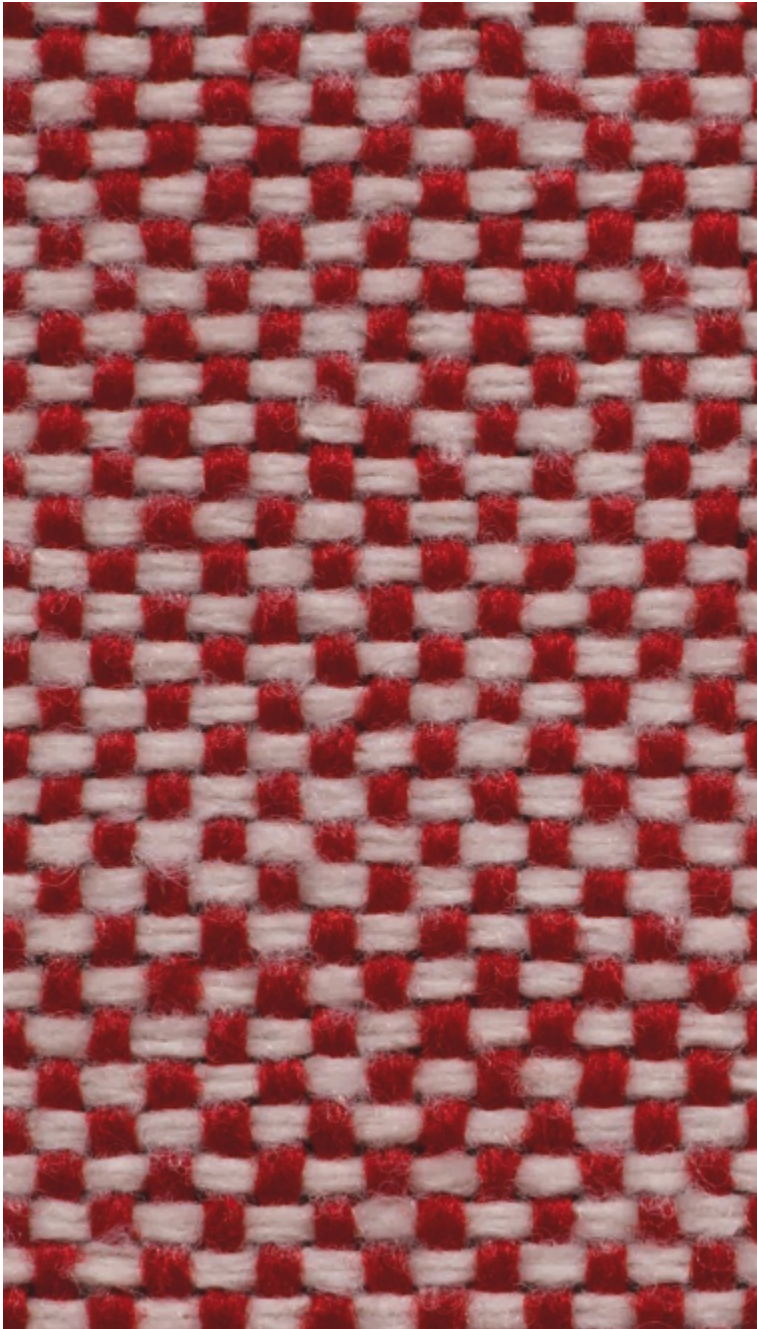

LELIEVRE

PARIS

LANA M1 - TULIPE

0732-06

LANA is the result of meticulous research bringing together technical performance, the feel of wool and a vibrant color range. Ideal for heavy duty upholstery, this chic but basic toile has a Scandinavian appearance. The crossing of warp and weft yarns results in a palette of 26 contemporary colors.

Collection	COLLECTION 20
Brand	LELIEVRE PARIS CONTRACT

TECHNICAL DATA

Composition	Polyester TREVIRA CS 100%
Width	140 cm
Repeat cut	No
Drop match	No
Care	   
Uses	   
Martindale test	80 000 T
Weight / Linear metre	590 g
Fire rating	M1 - IMO PART 7&8

LELIEVRE

PARIS

LELIEVRE

PARIS

Available colours

0732-01
**LANA M1 -
QUETSCHÉ**

0732-02
**LANA M1 -
CERISE**

0732-03
**LANA M1 -
PASTÈQUE**

0732-26
**LANA M1 -
CHARBON**

LANA M1 - TULIPE

0732-06