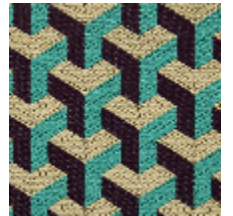

CERAMIC M1 - PAON *

0755-07

LELIEVRE

PARIS

Candy colours with a cotton-soft feel, Ceramic is a focus on textured surfaces, showcasing the way light plays with this classic 3D fabric. An optical illusion which is strengthened by the choice of threads used, which creates a playful fabric. Available in three striking colours. Combined with plain materials, it can pep up a multi-tonal room. Alternatively, it can also be used alongside more spectacular patterns to create a statement within any room. Ideal for curtains, chairs and accessories.

| | |
|-------------|-----------------|
| Fire rating | MI - IMO PART 8 |
|-------------|-----------------|

LELIEVRE

PARIS

Available colours

0755-01
**CERAMIC M1 -
HAVANE**

0755-02
**CERAMIC M1 -
ECORCE**

0755-03
**CERAMIC M1 -
NAUTIQUE**

0755-04
**CERAMIC M1 -
AZUR**

0755-05
**CERAMIC M1 -
MYRTILLE**

0755-06
**CERAMIC M1 -
DIABOLO**

0755-07
**CERAMIC M1 -
PAON ***

0755-08
**CERAMIC M1 -
TOMETTE**

0755-09
**CERAMIC M1 -
POIVRE**

0755-11
**CERAMIC M1 -
MANGUE**